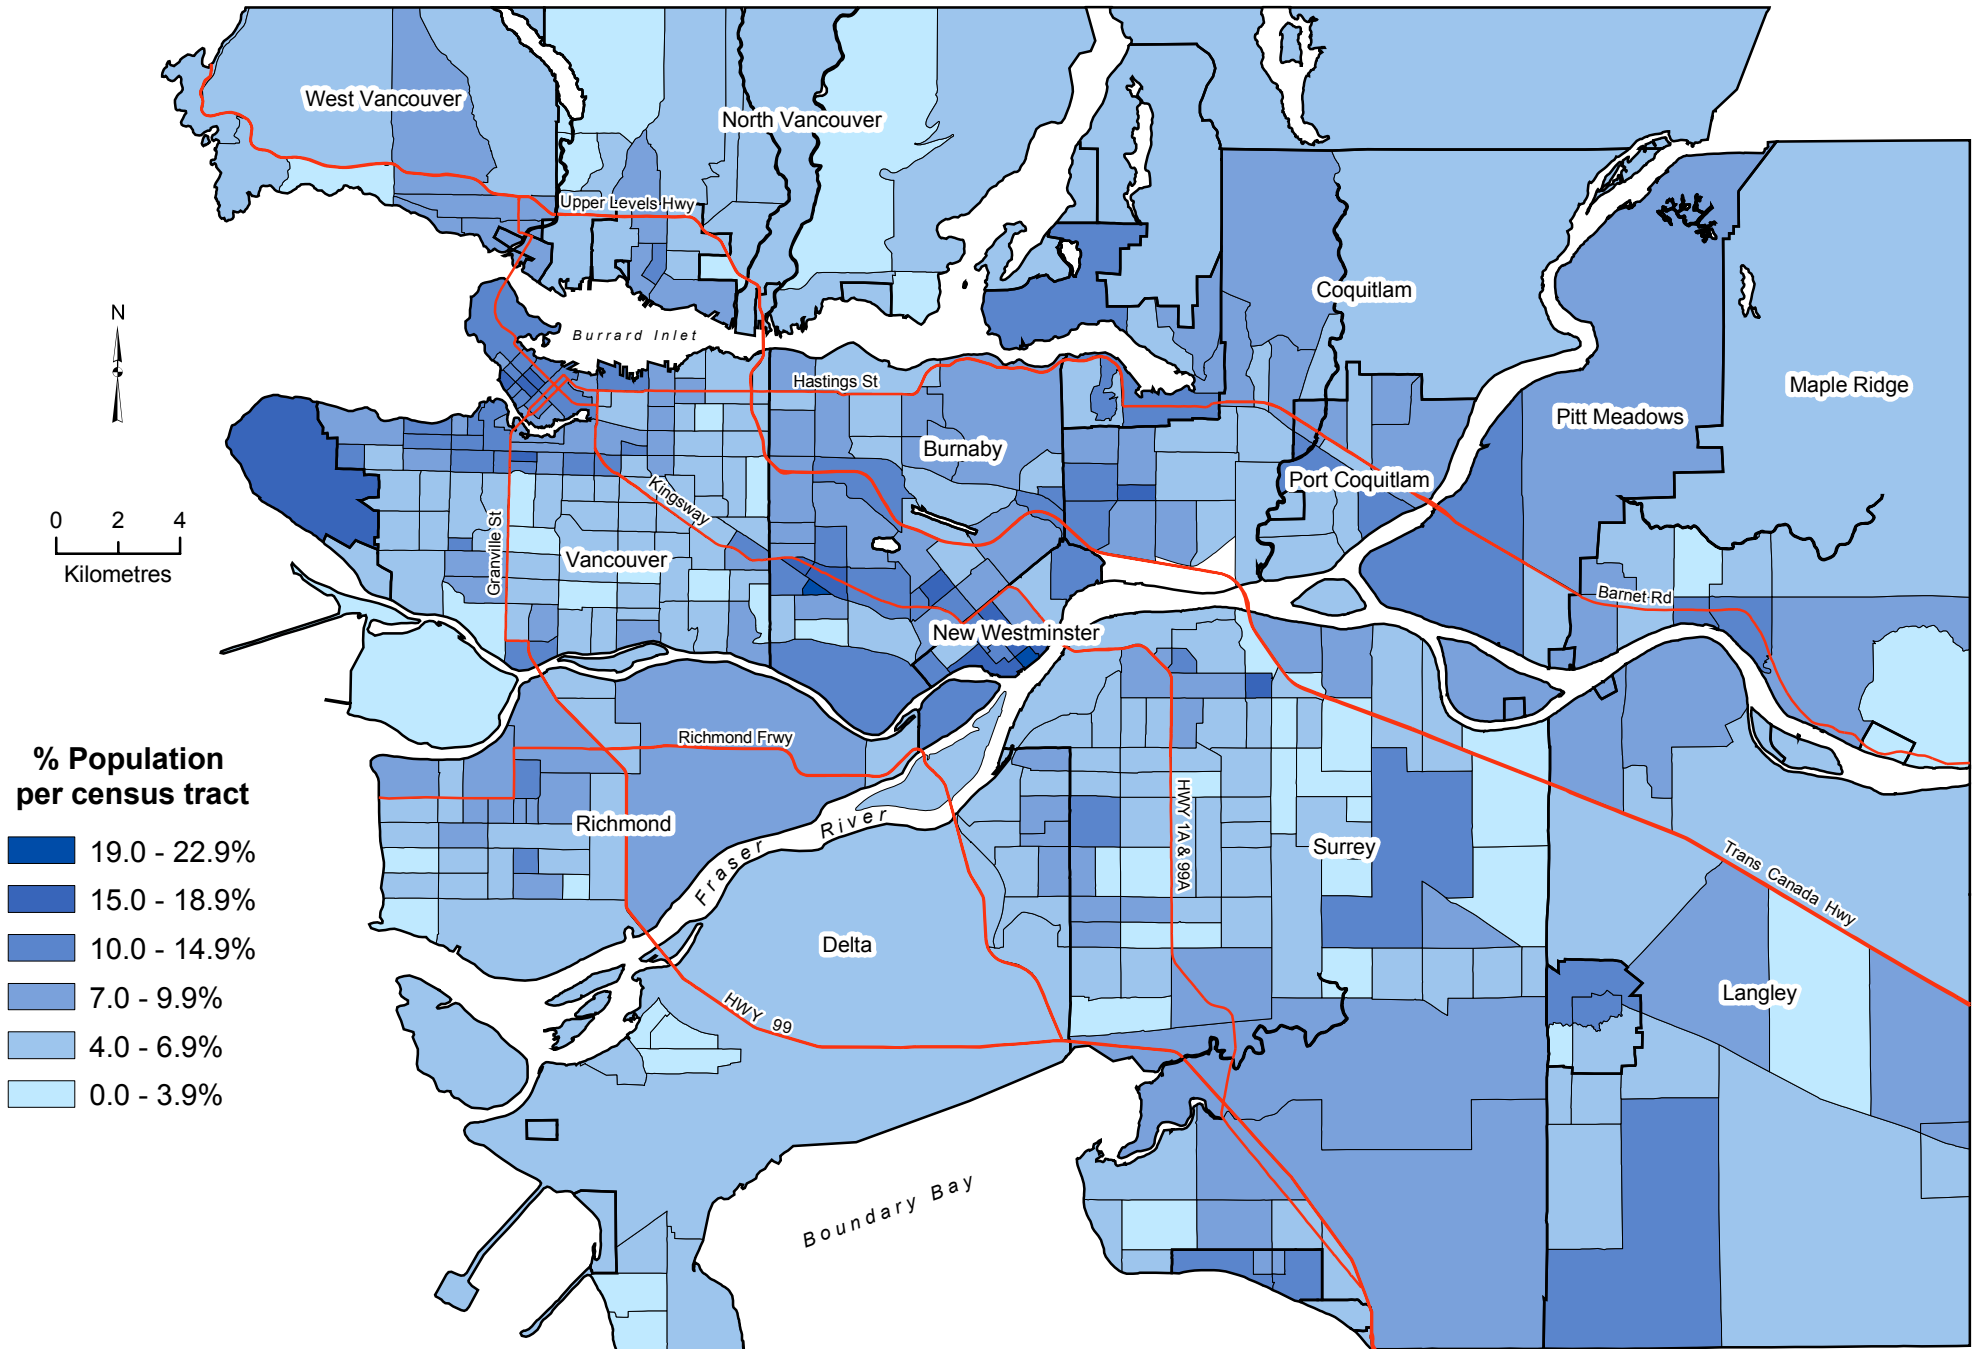

Mobility Status: Migrants as of 1 Year Prior to Census Day 2001* as a percentage of the total population

* Migrants: movers who, on Census day, were residing in a different CSD one year earlier (internal migrants) or who were living outside Canada one year earlier (external migrants).