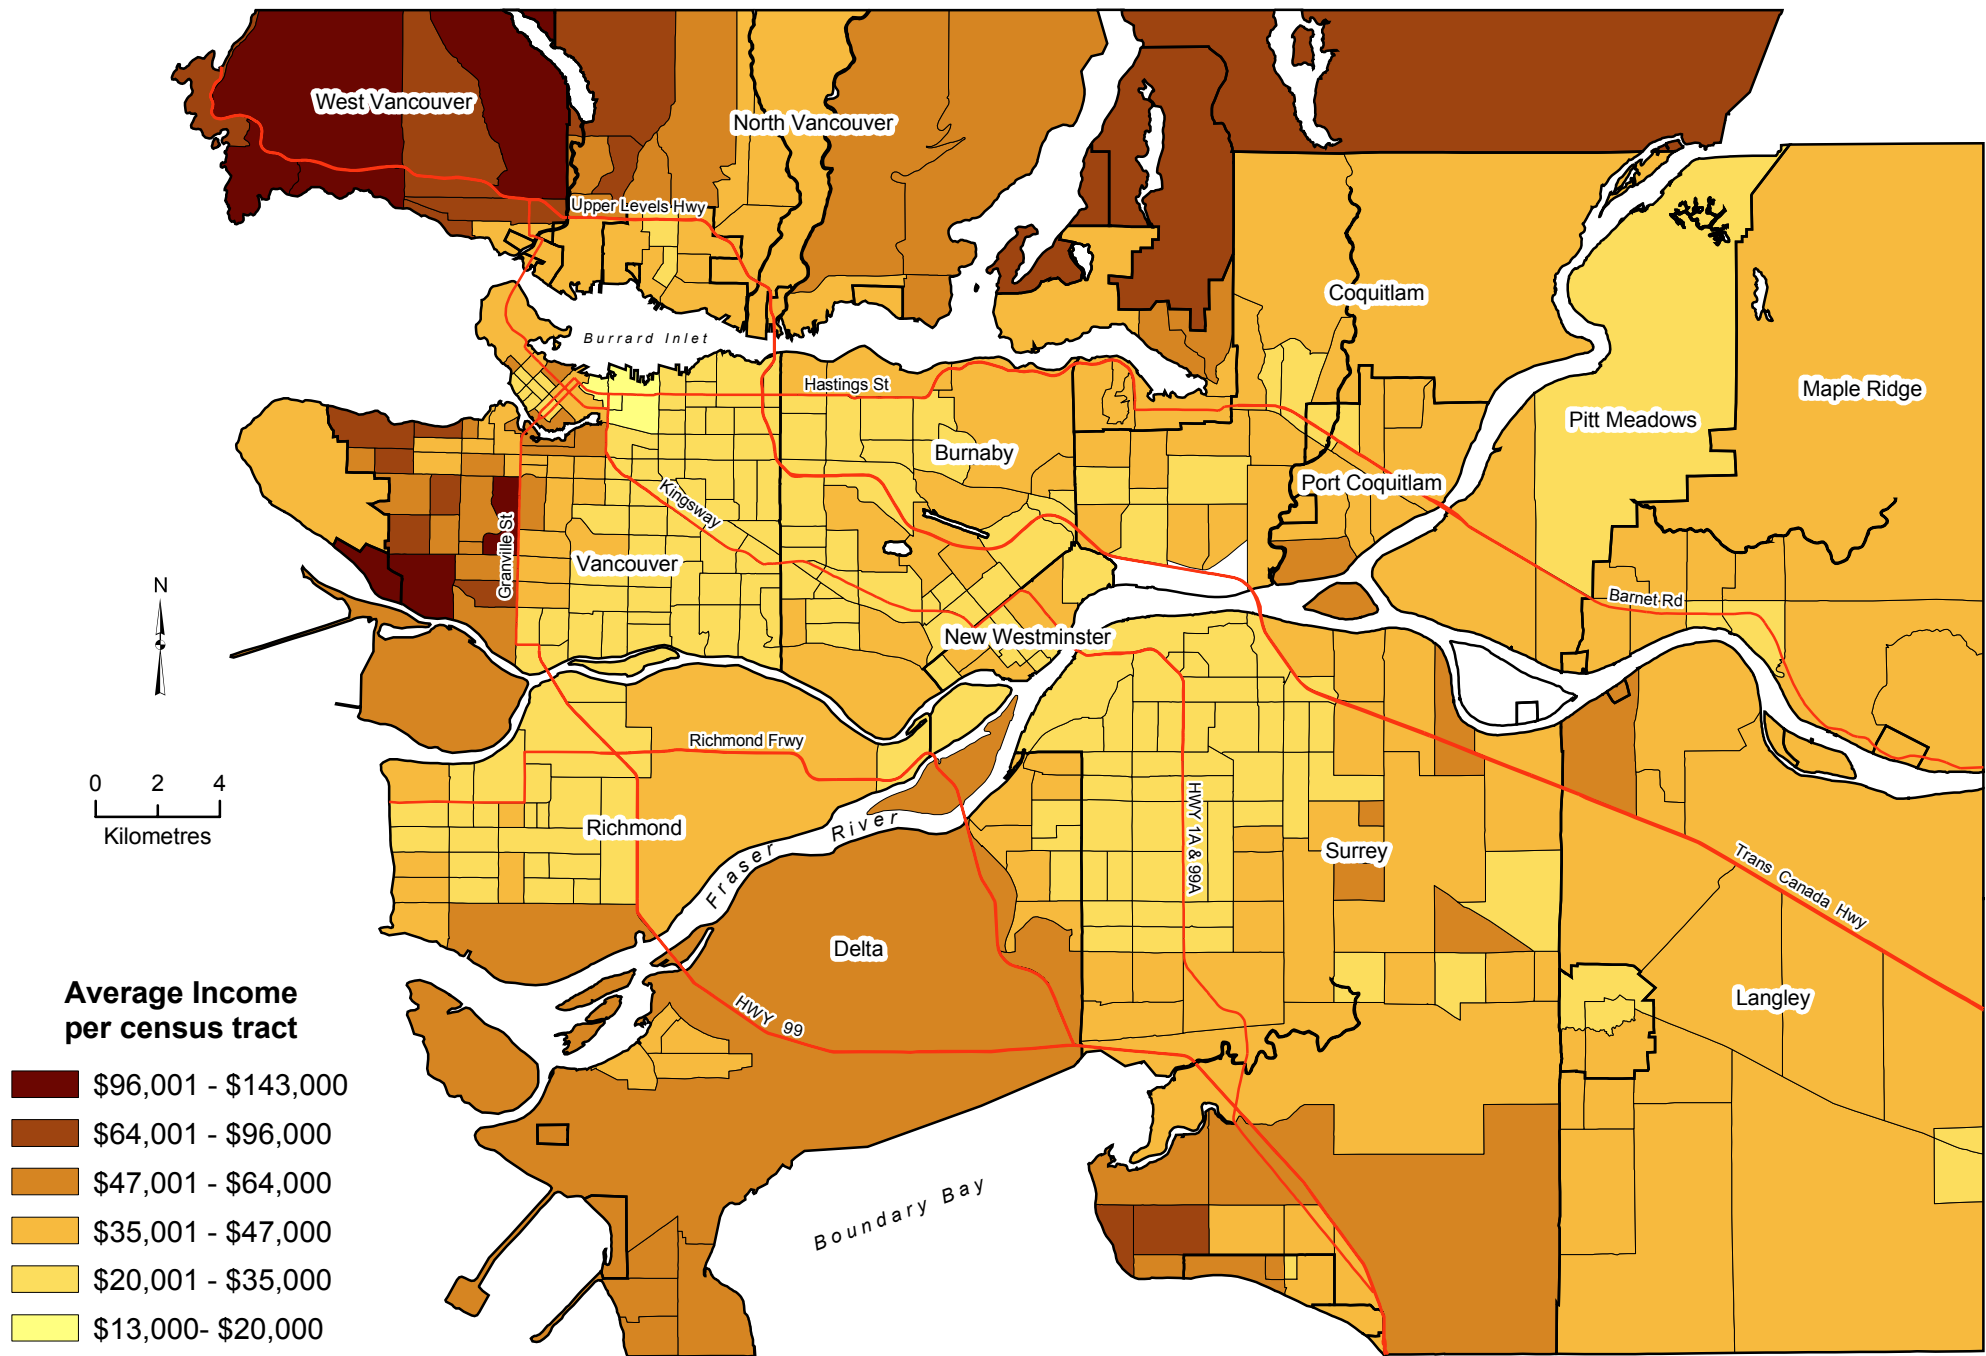

Male Average Income

0 2 4
Kilometres

Average Income per census tract

-  \$96,001 - \$143,000
-  \$64,001 - \$96,000
-  \$47,001 - \$64,000
-  \$35,001 - \$47,000
-  \$20,001 - \$35,000
-  \$13,000 - \$20,000
-  No data