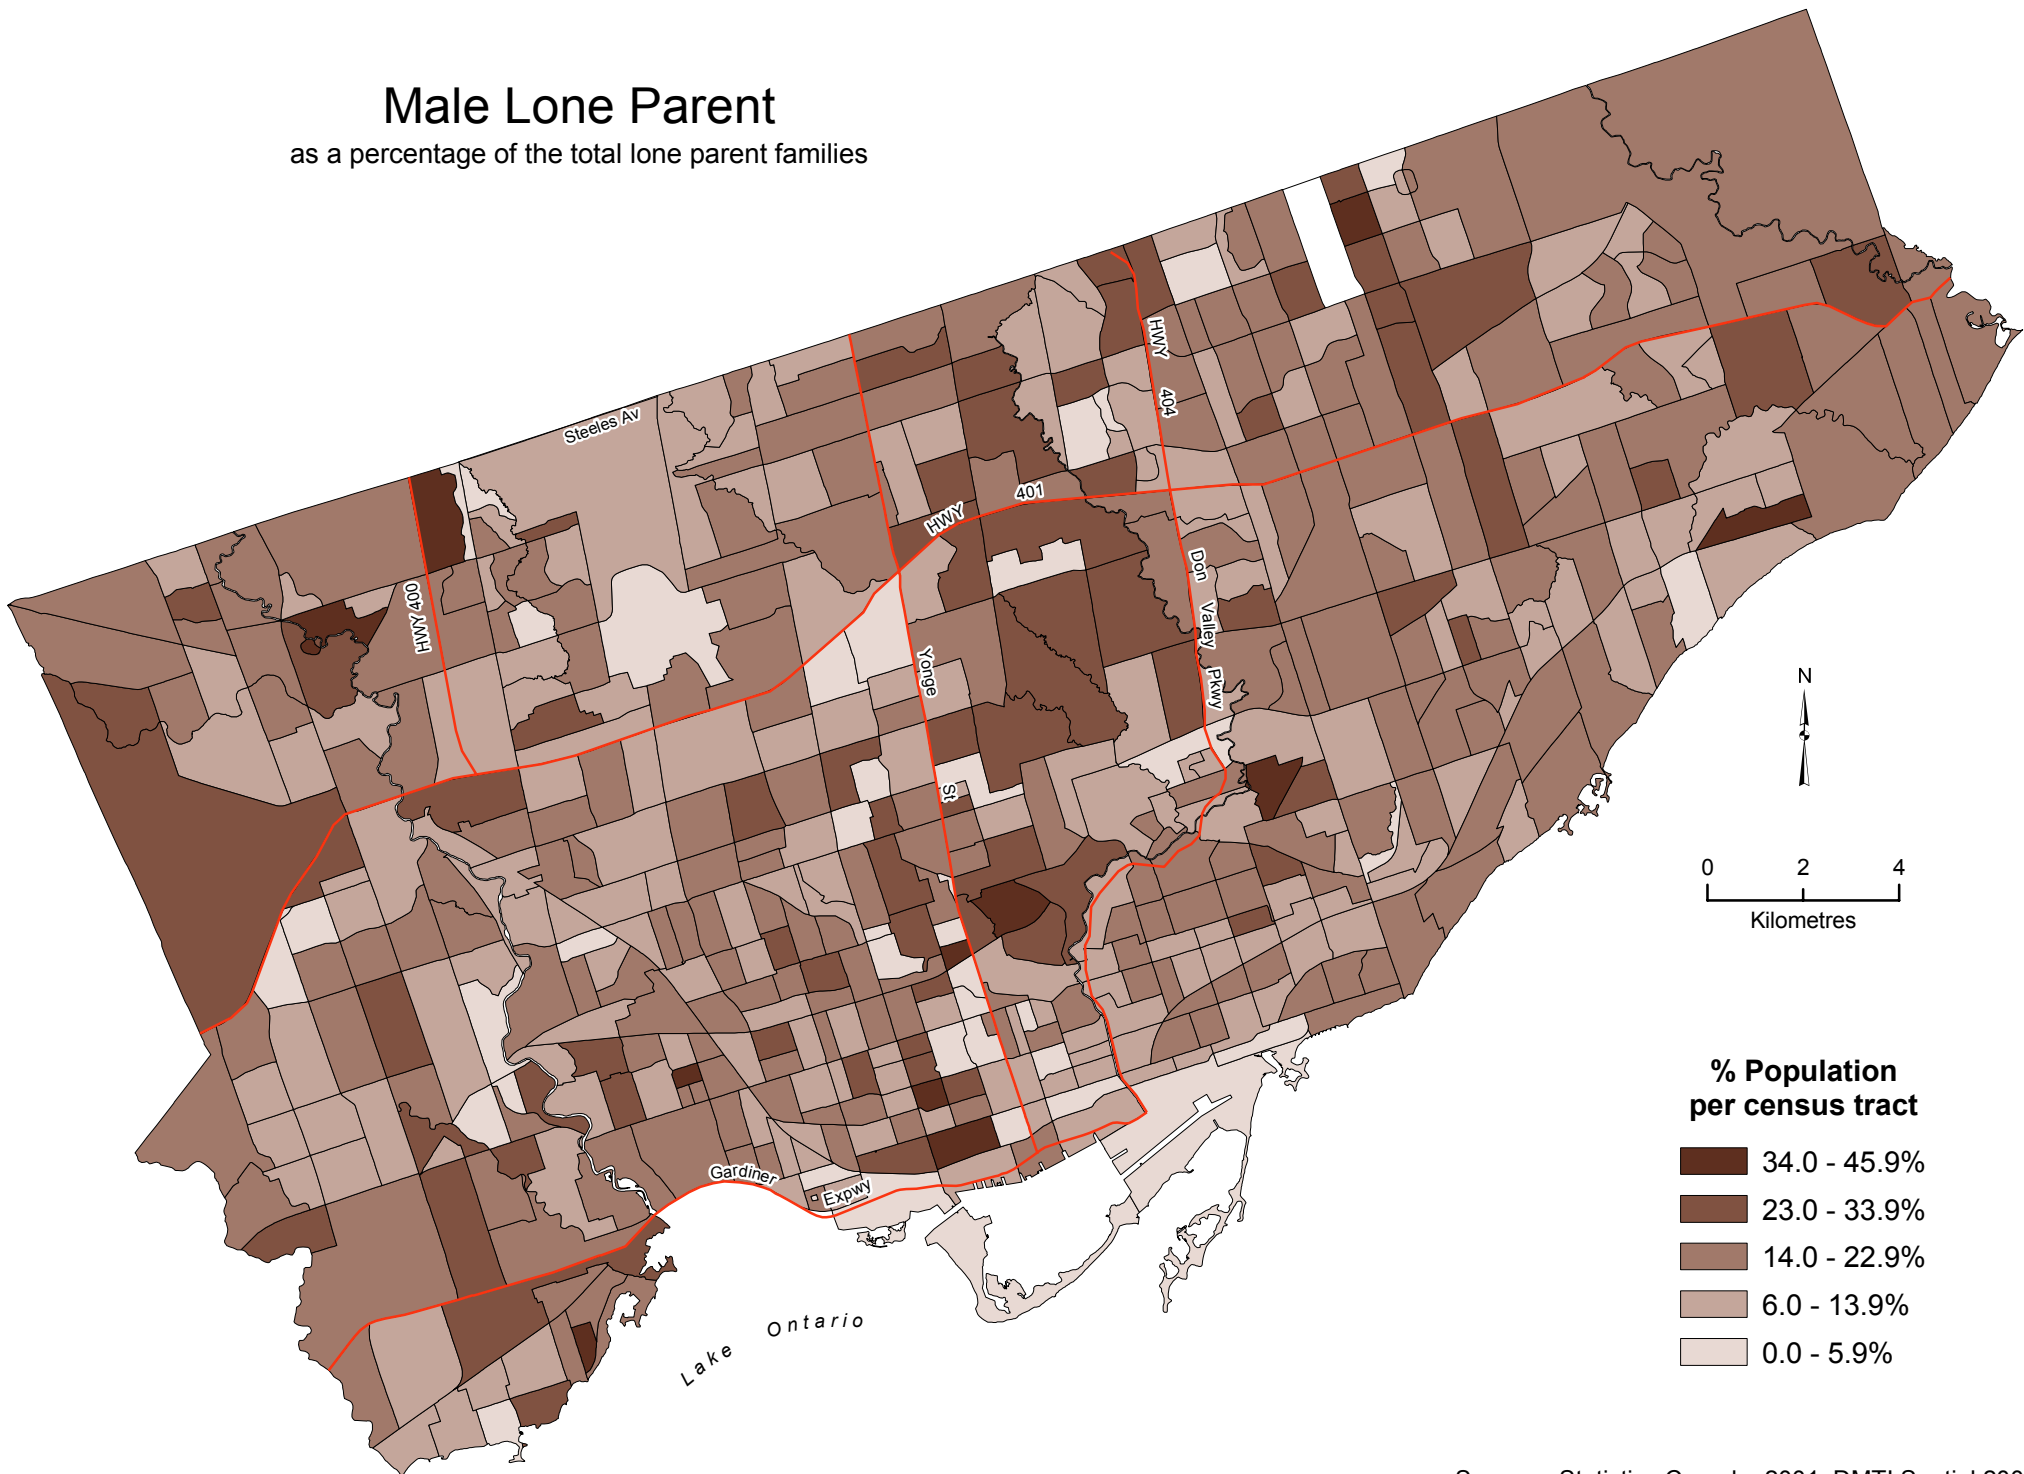

Male Lone Parent

as a percentage of the total lone parent families

% Population per census tract

- 34.0 - 45.9%
- 23.0 - 33.9%
- 14.0 - 22.9%
- 6.0 - 13.9%
- 0.0 - 5.9%