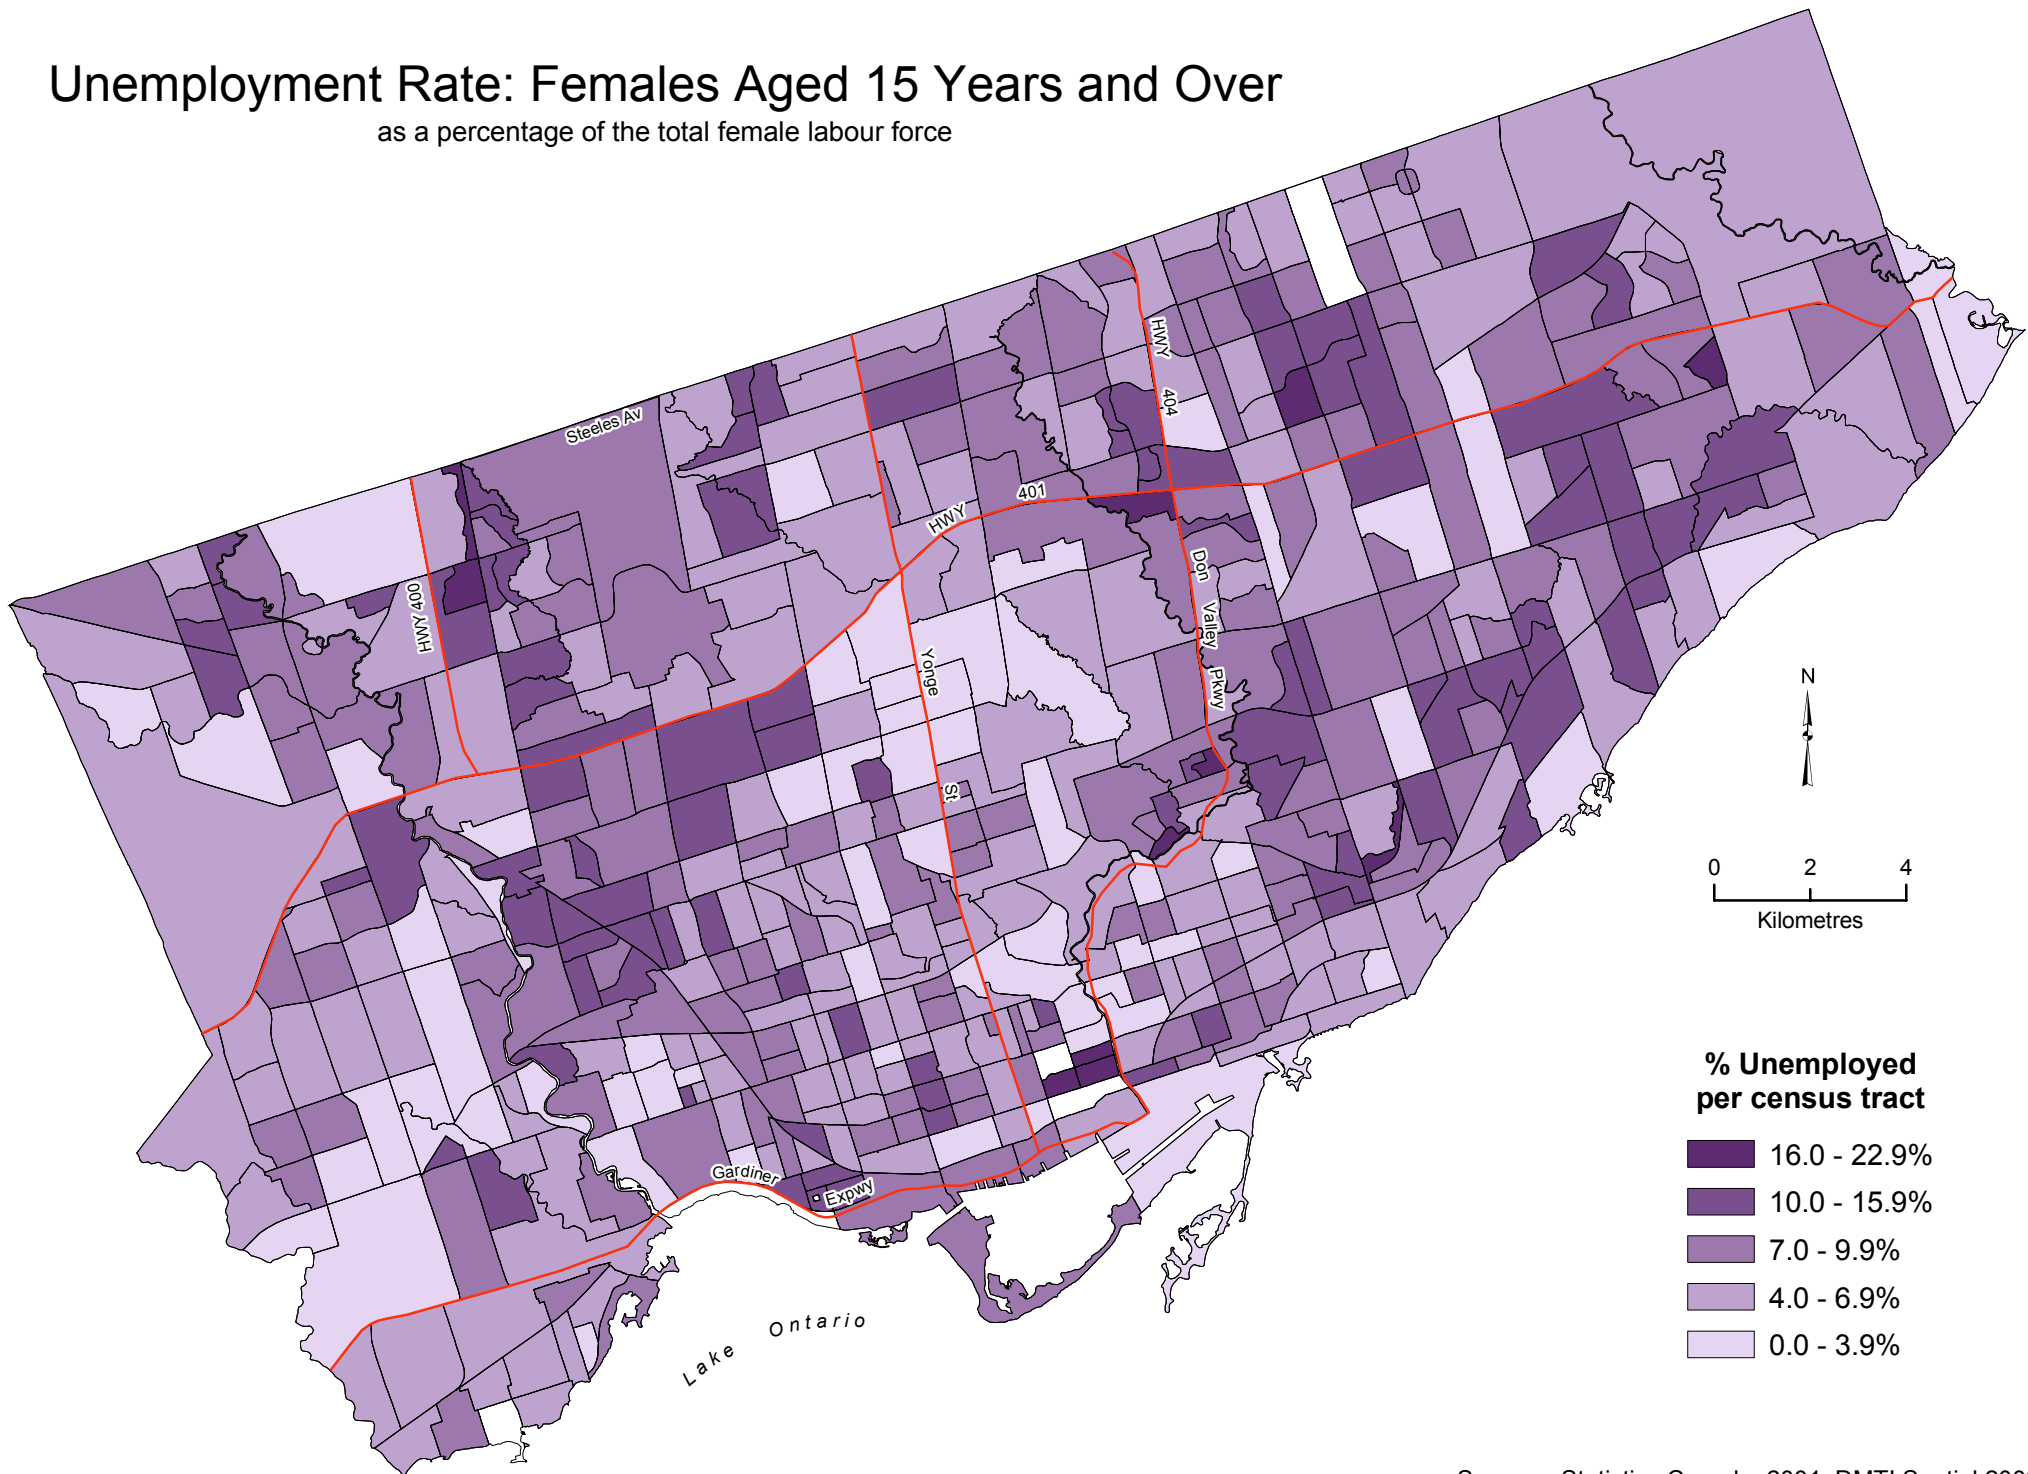

# Unemployment Rate: Females Aged 15 Years and Over

as a percentage of the total female labour force

### % Unemployed per census tract

- 16.0 - 22.9%
- 10.0 - 15.9%
- 7.0 - 9.9%
- 4.0 - 6.9%
- 0.0 - 3.9%