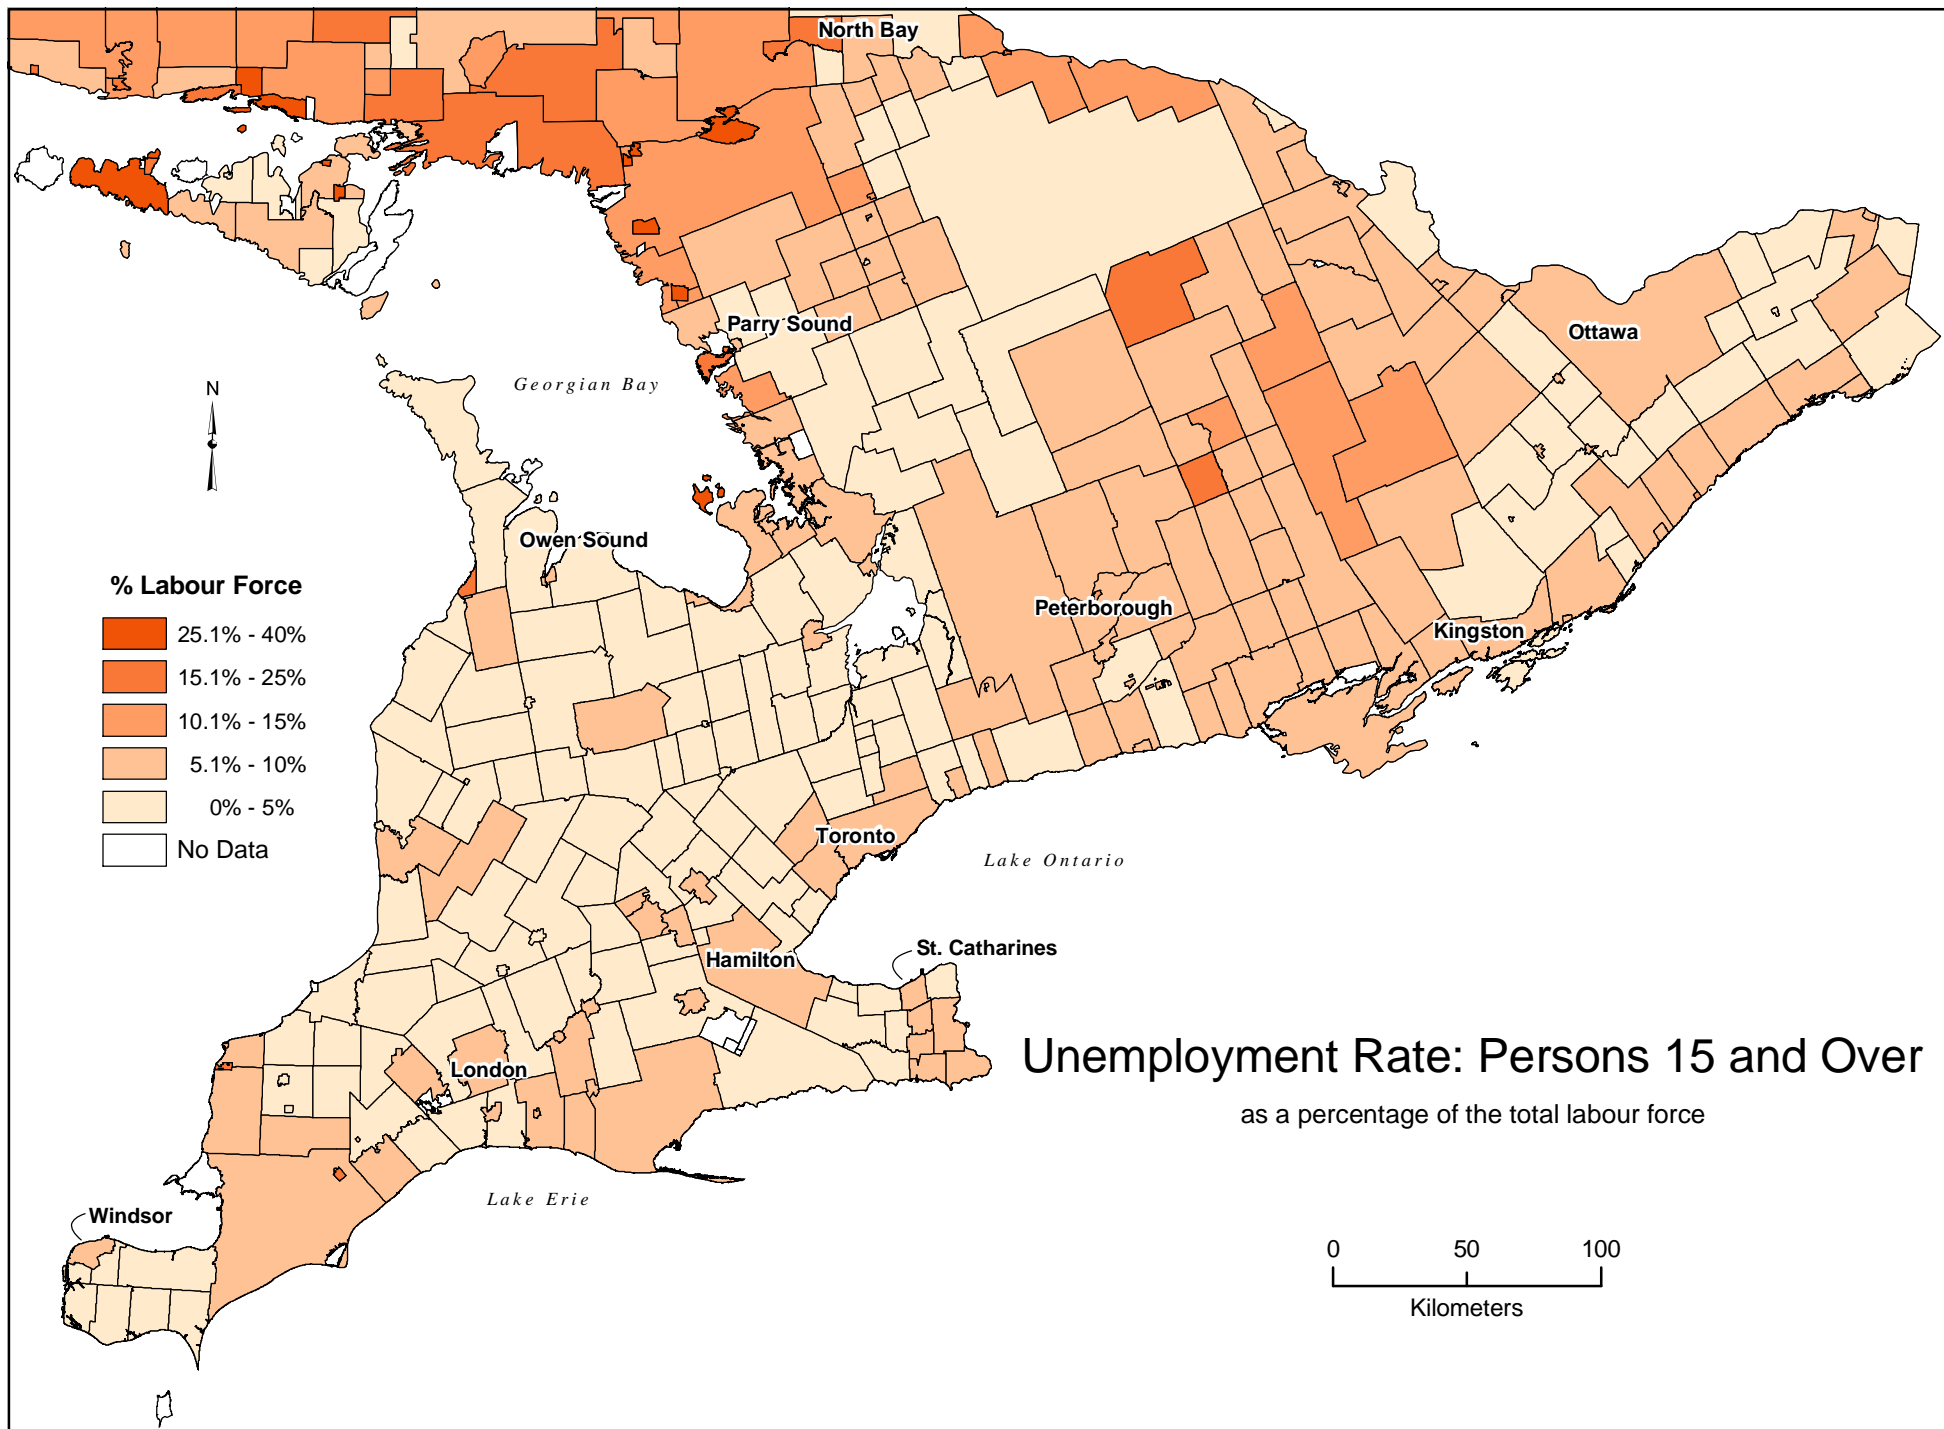

Southern Ontario Census Subdivisions

**% Labour Force**

- 25.1% - 40%
- 15.1% - 25%
- 10.1% - 15%
- 5.1% - 10%
- 0% - 5%
- No Data

# Unemployment Rate: Persons 15 and Over

as a percentage of the total labour force