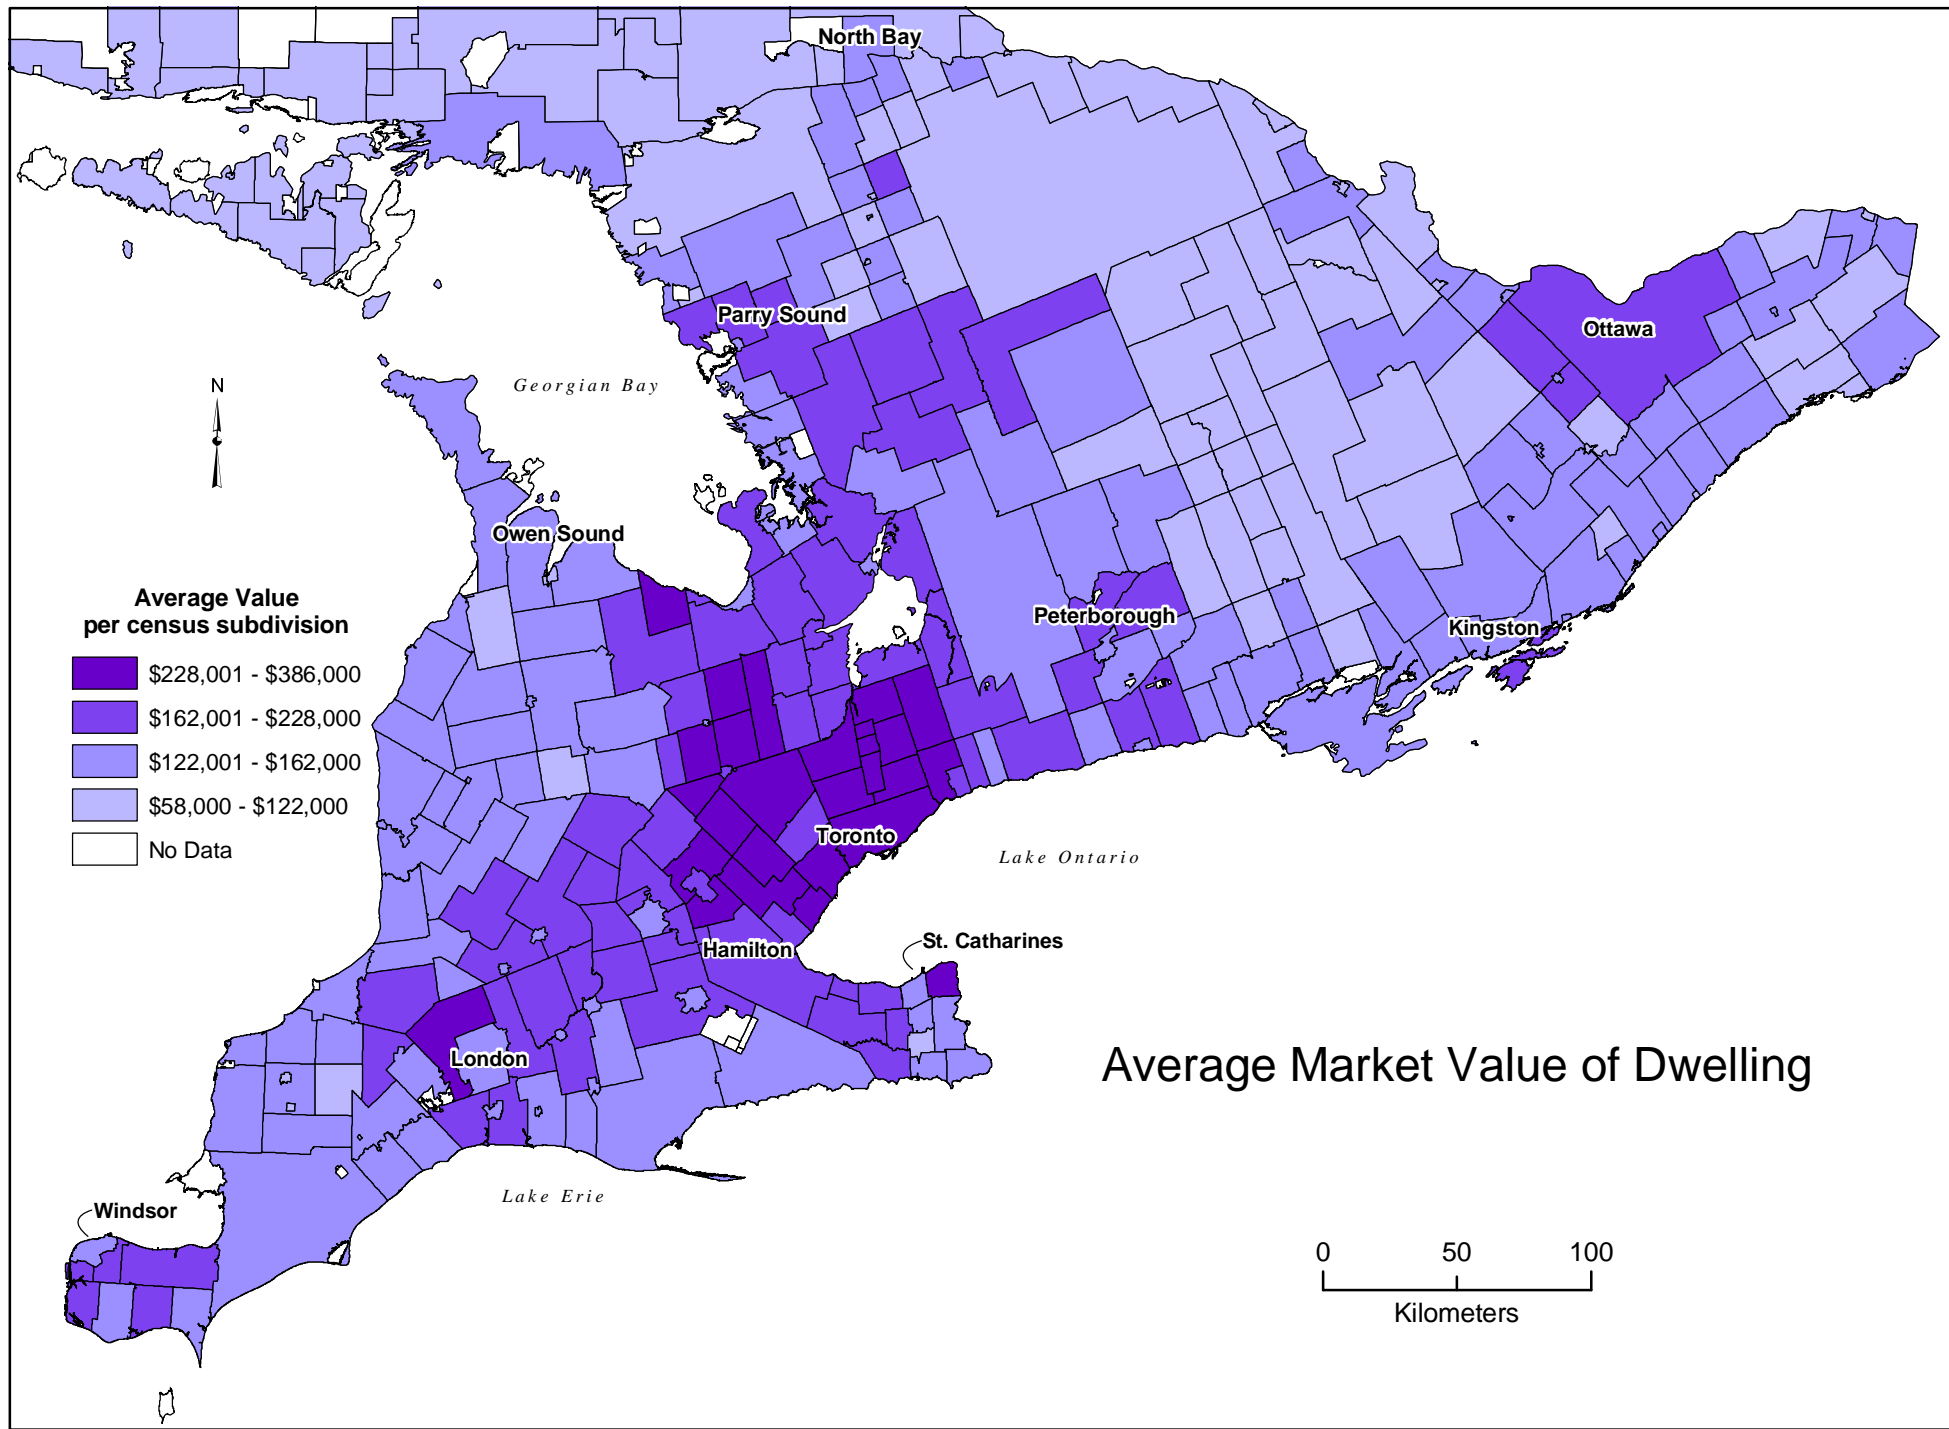

Southern Ontario Census Subdivisions

Sources: Statistics Canada, 2001; DMTI Spatial 2002
Map Prepared by: Brock University Map Library, 2004