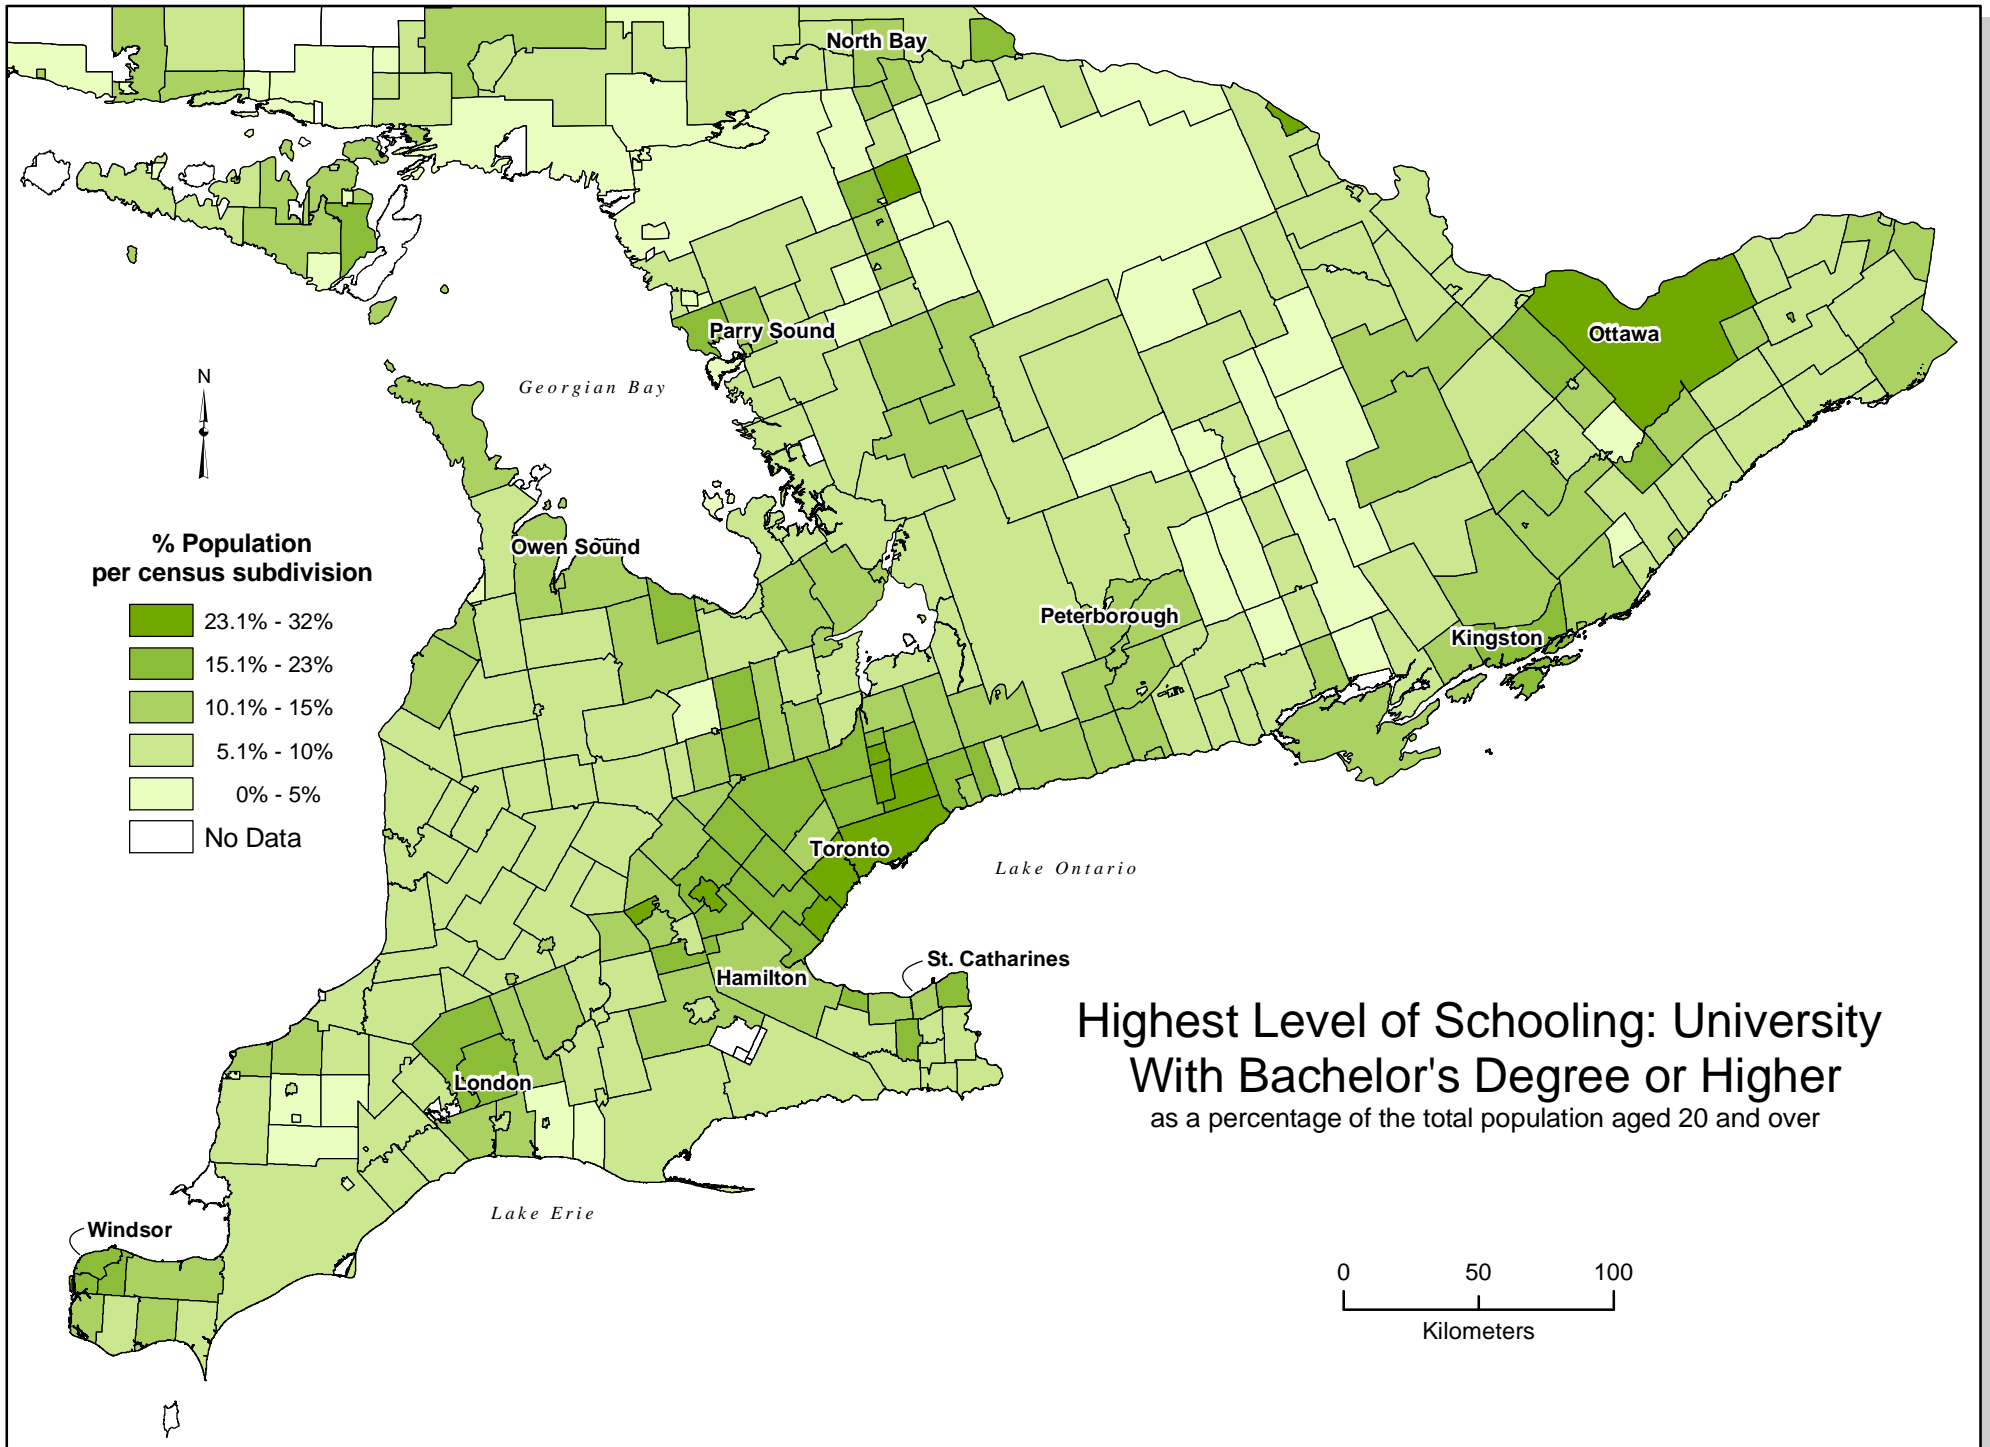

Southern Ontario Census Subdivisions

Sources: Statistics Canada, 2001; DMTI Spatial 2002
Map Prepared by: Brock University Map Library, 2004