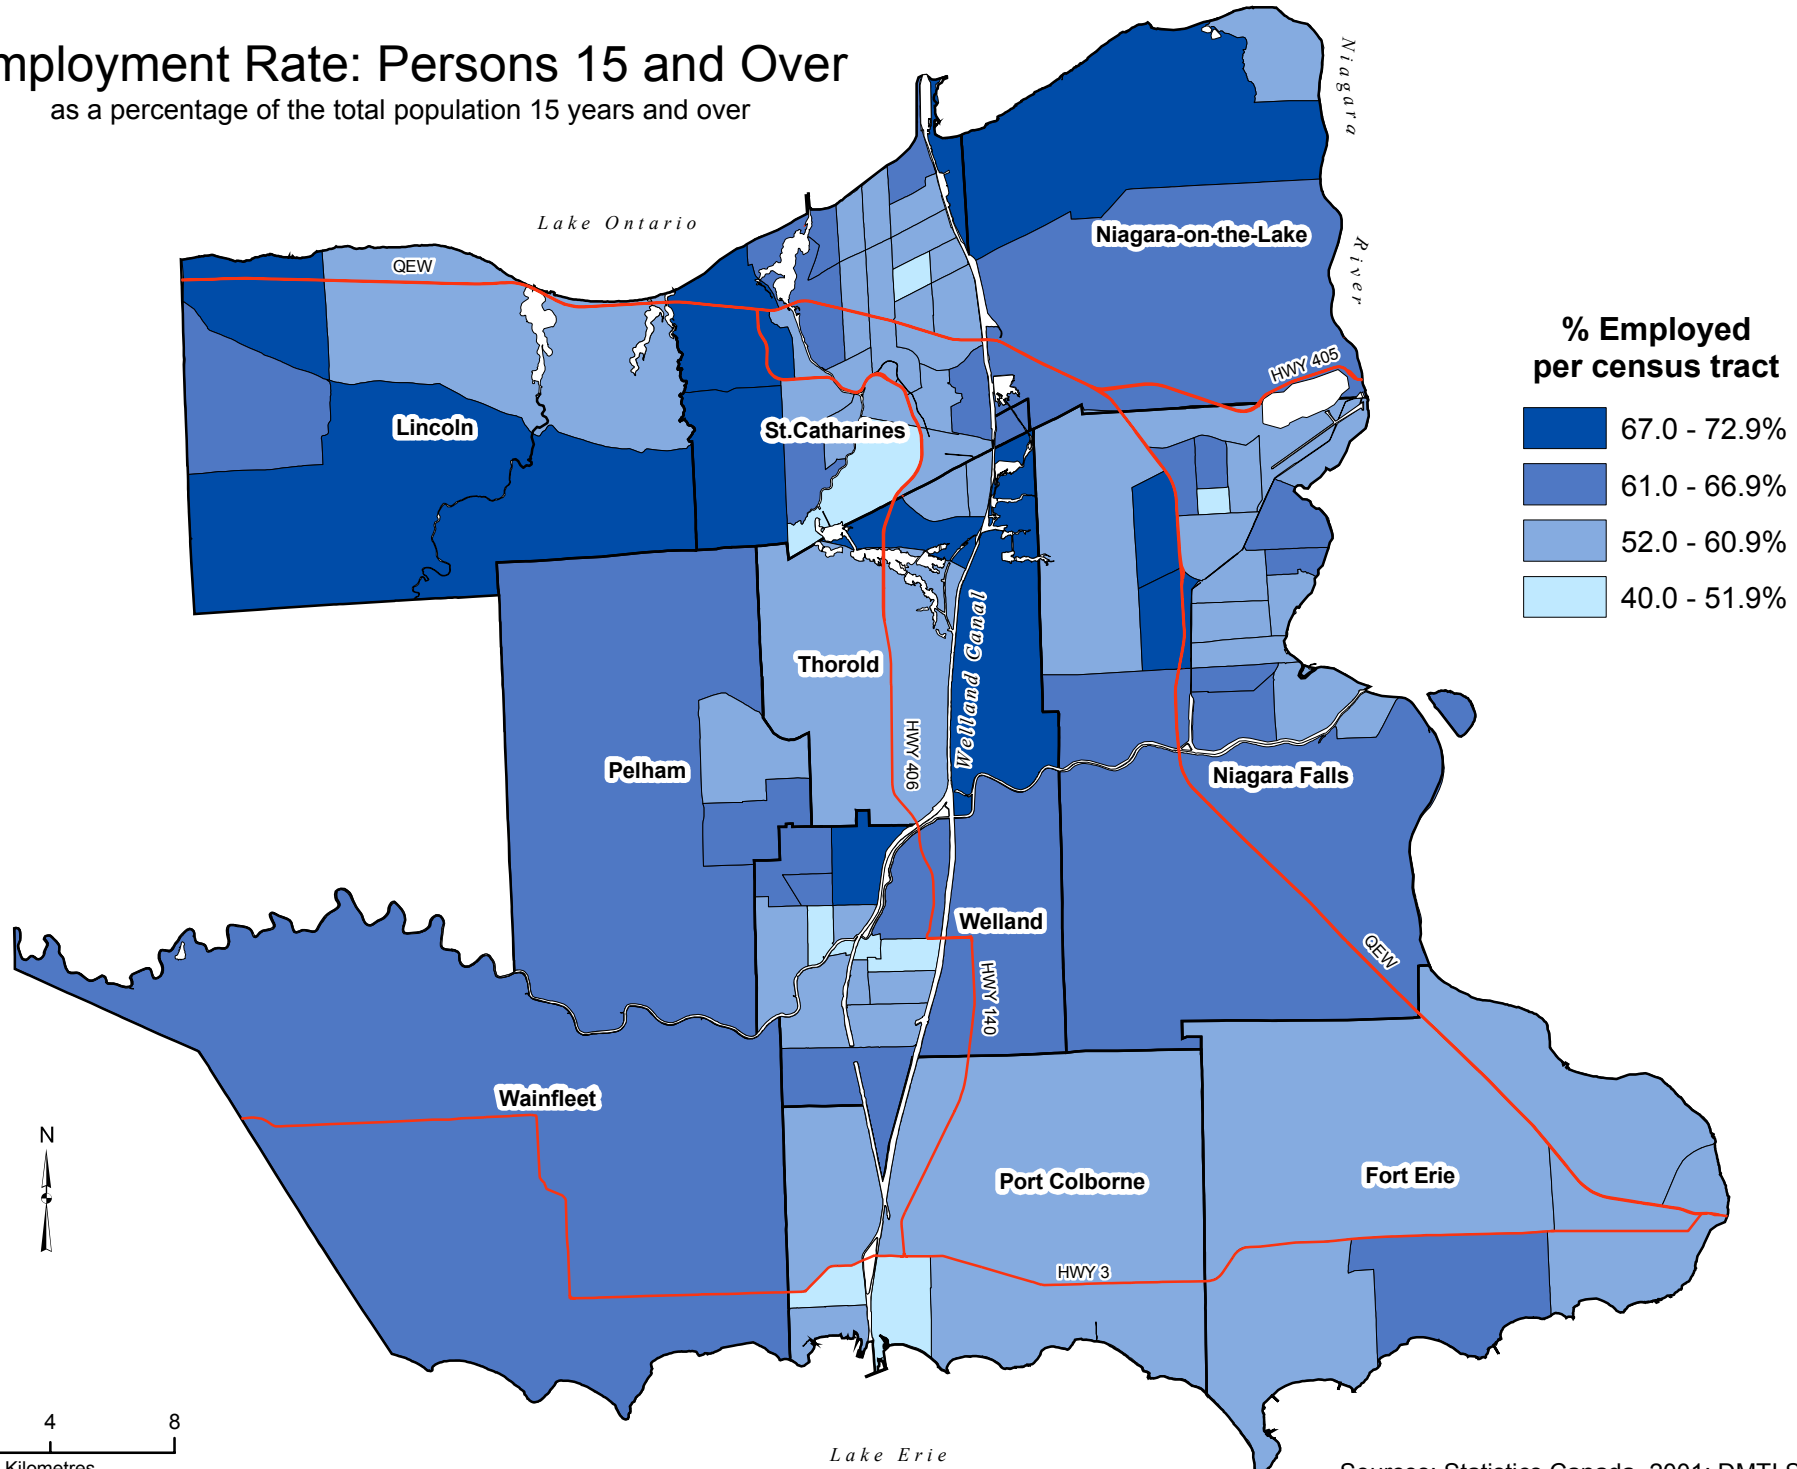

# Employment Rate: Persons 15 and Over

as a percentage of the total population 15 years and over

Sources: Statistics Canada, 2001; DMTI Spatial 2002  
Map Prepared by: Brock University Map Library, 2003