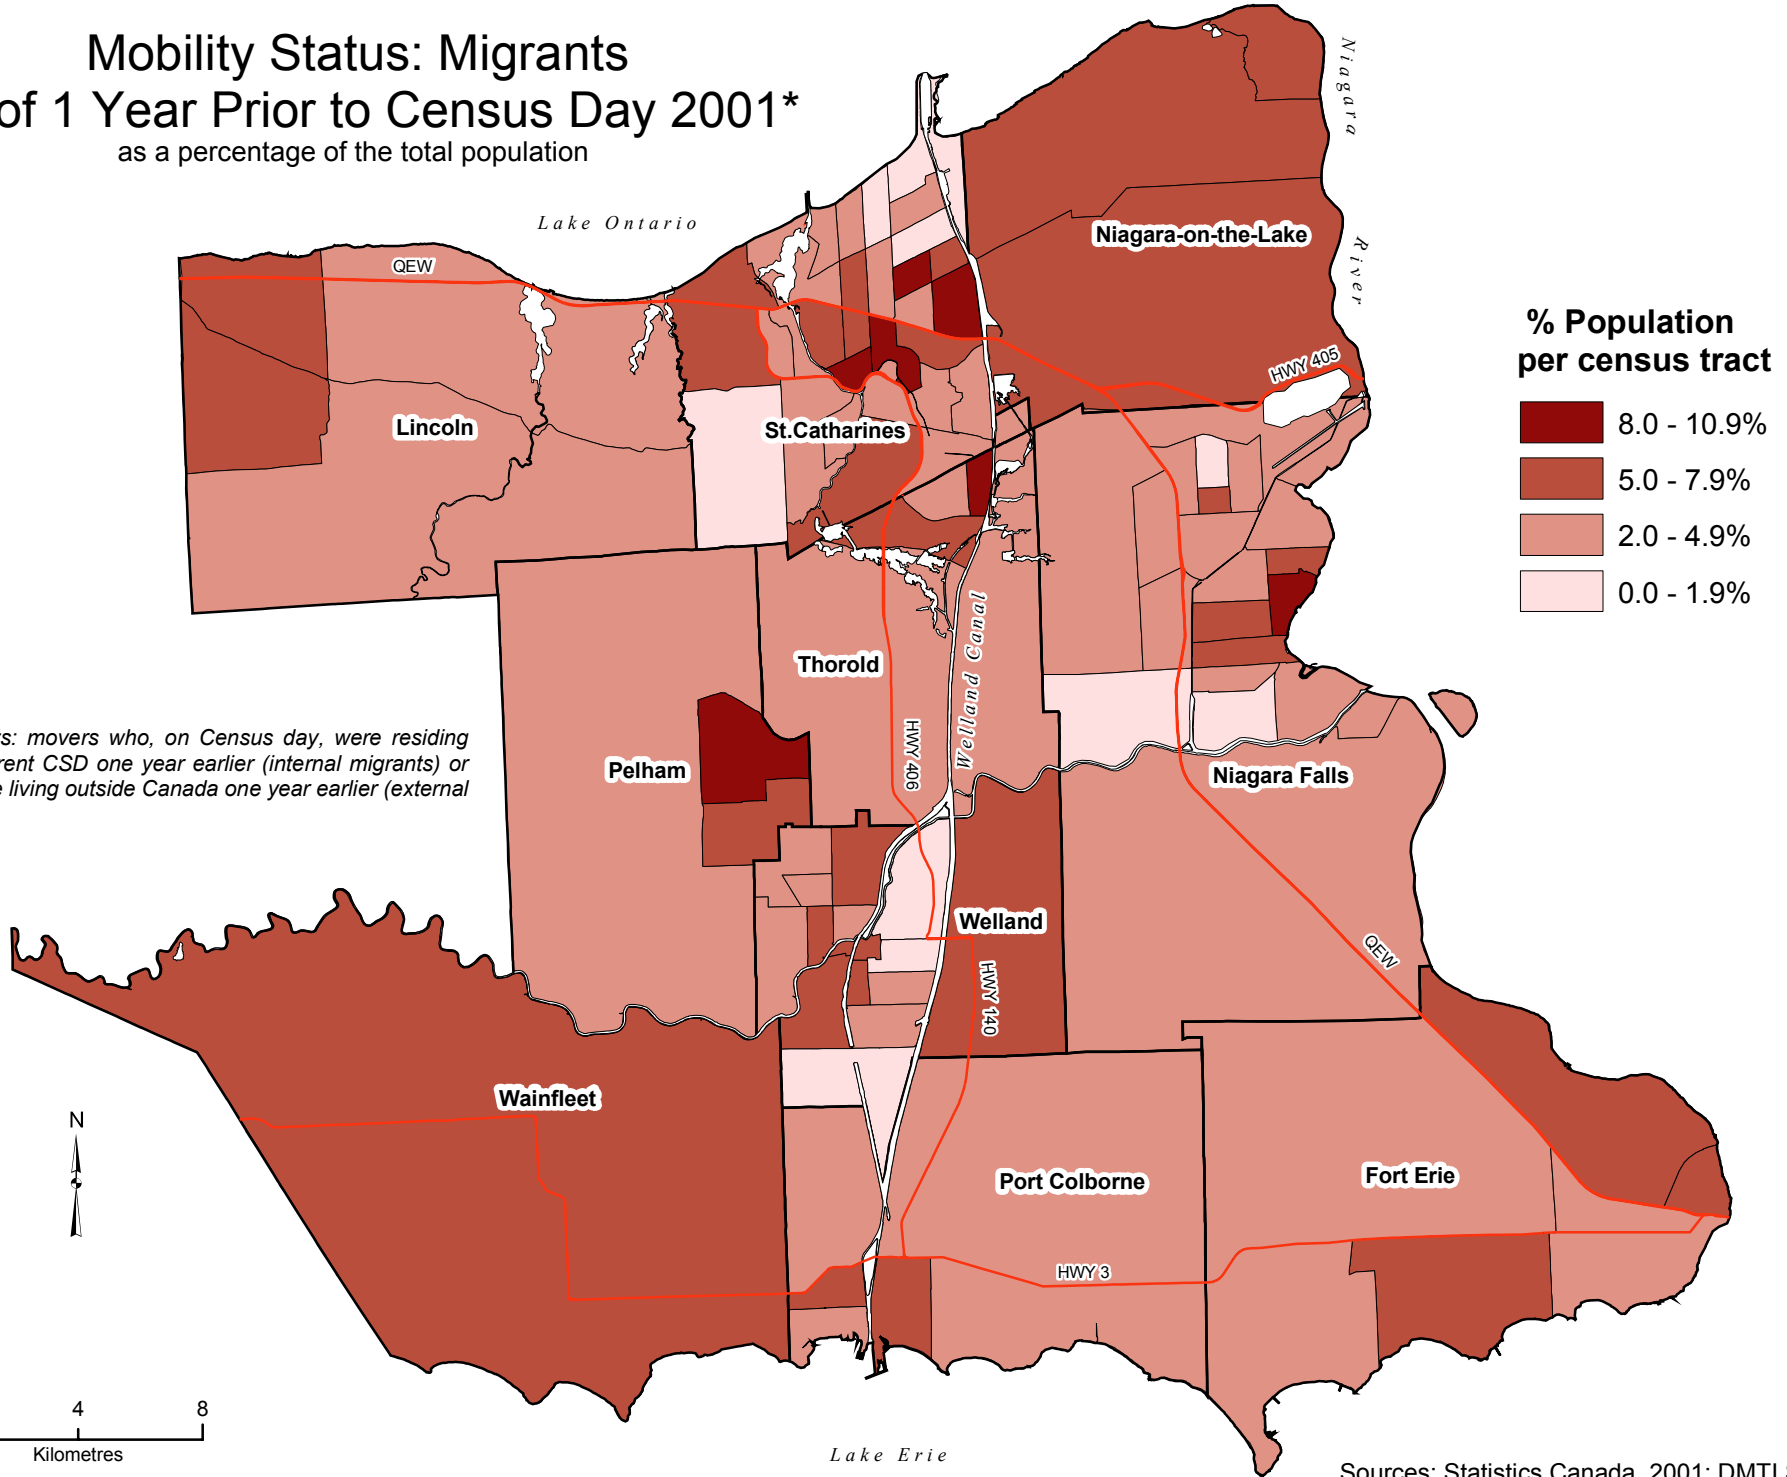

Mobility Status: Migrants as of 1 Year Prior to Census Day 2001*

as a percentage of the total population

* Migrants: movers who, on Census day, were residing in a different CSD one year earlier (internal migrants) or who were living outside Canada one year earlier (external migrants)