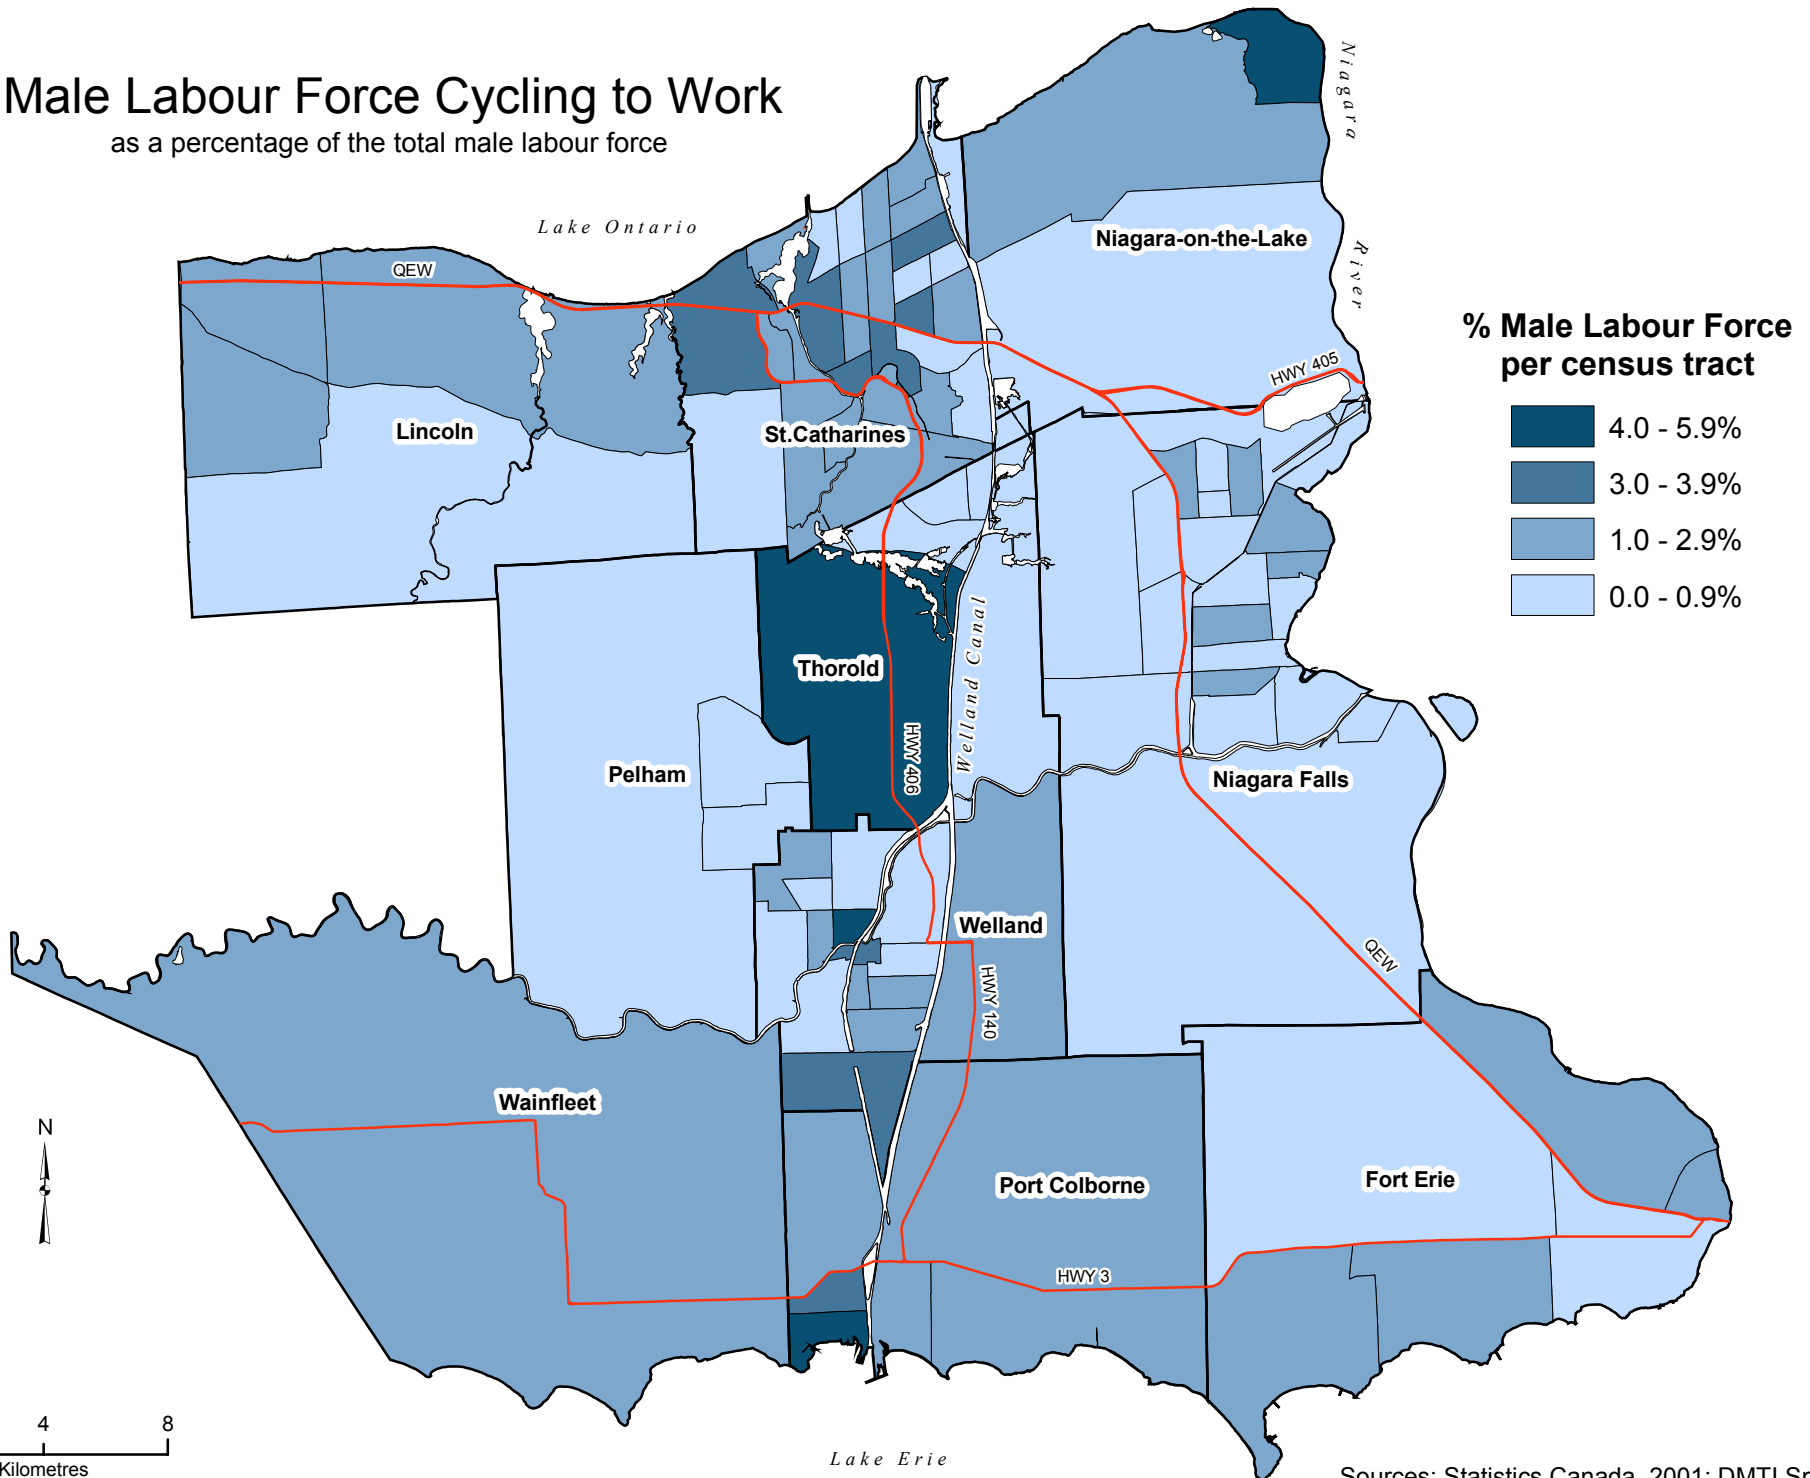

Male Labour Force Cycling to Work

as a percentage of the total male labour force

Sources: Statistics Canada, 2001; DMTI Spatial 2002
Map Prepared by: Brock University Map Library, 2003