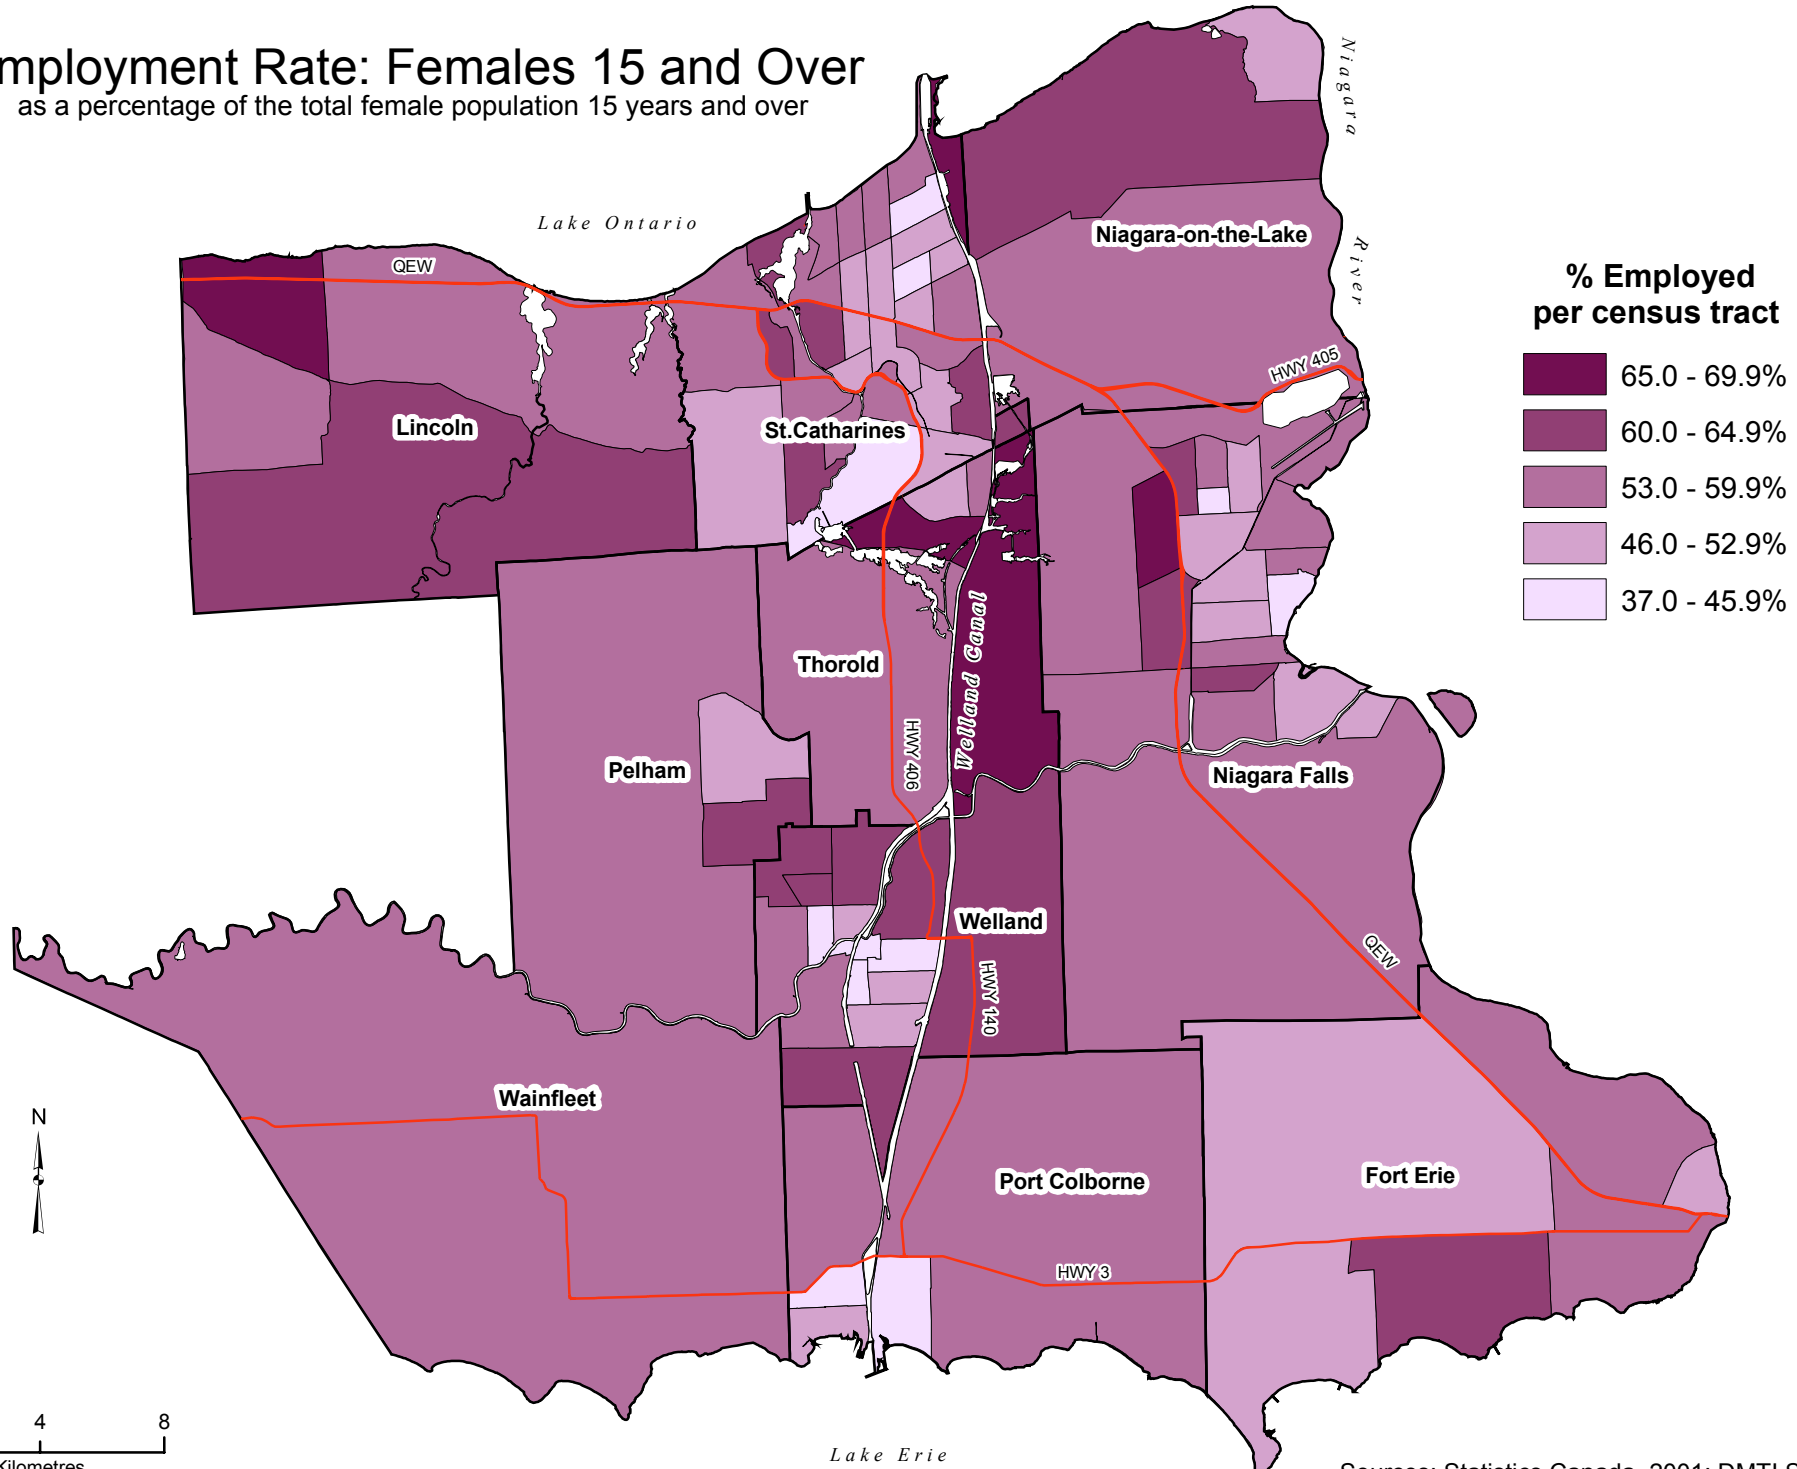

Employment Rate: Females 15 and Over

as a percentage of the total female population 15 years and over

% Employed per census tract

65.0 - 69.9%
60.0 - 64.9%
53.0 - 59.9%
46.0 - 52.9%
37.0 - 45.9%

Sources: Statistics Canada, 2001; DMTI Spatial 2002
Map Prepared by: Brock University Map Library, 2003