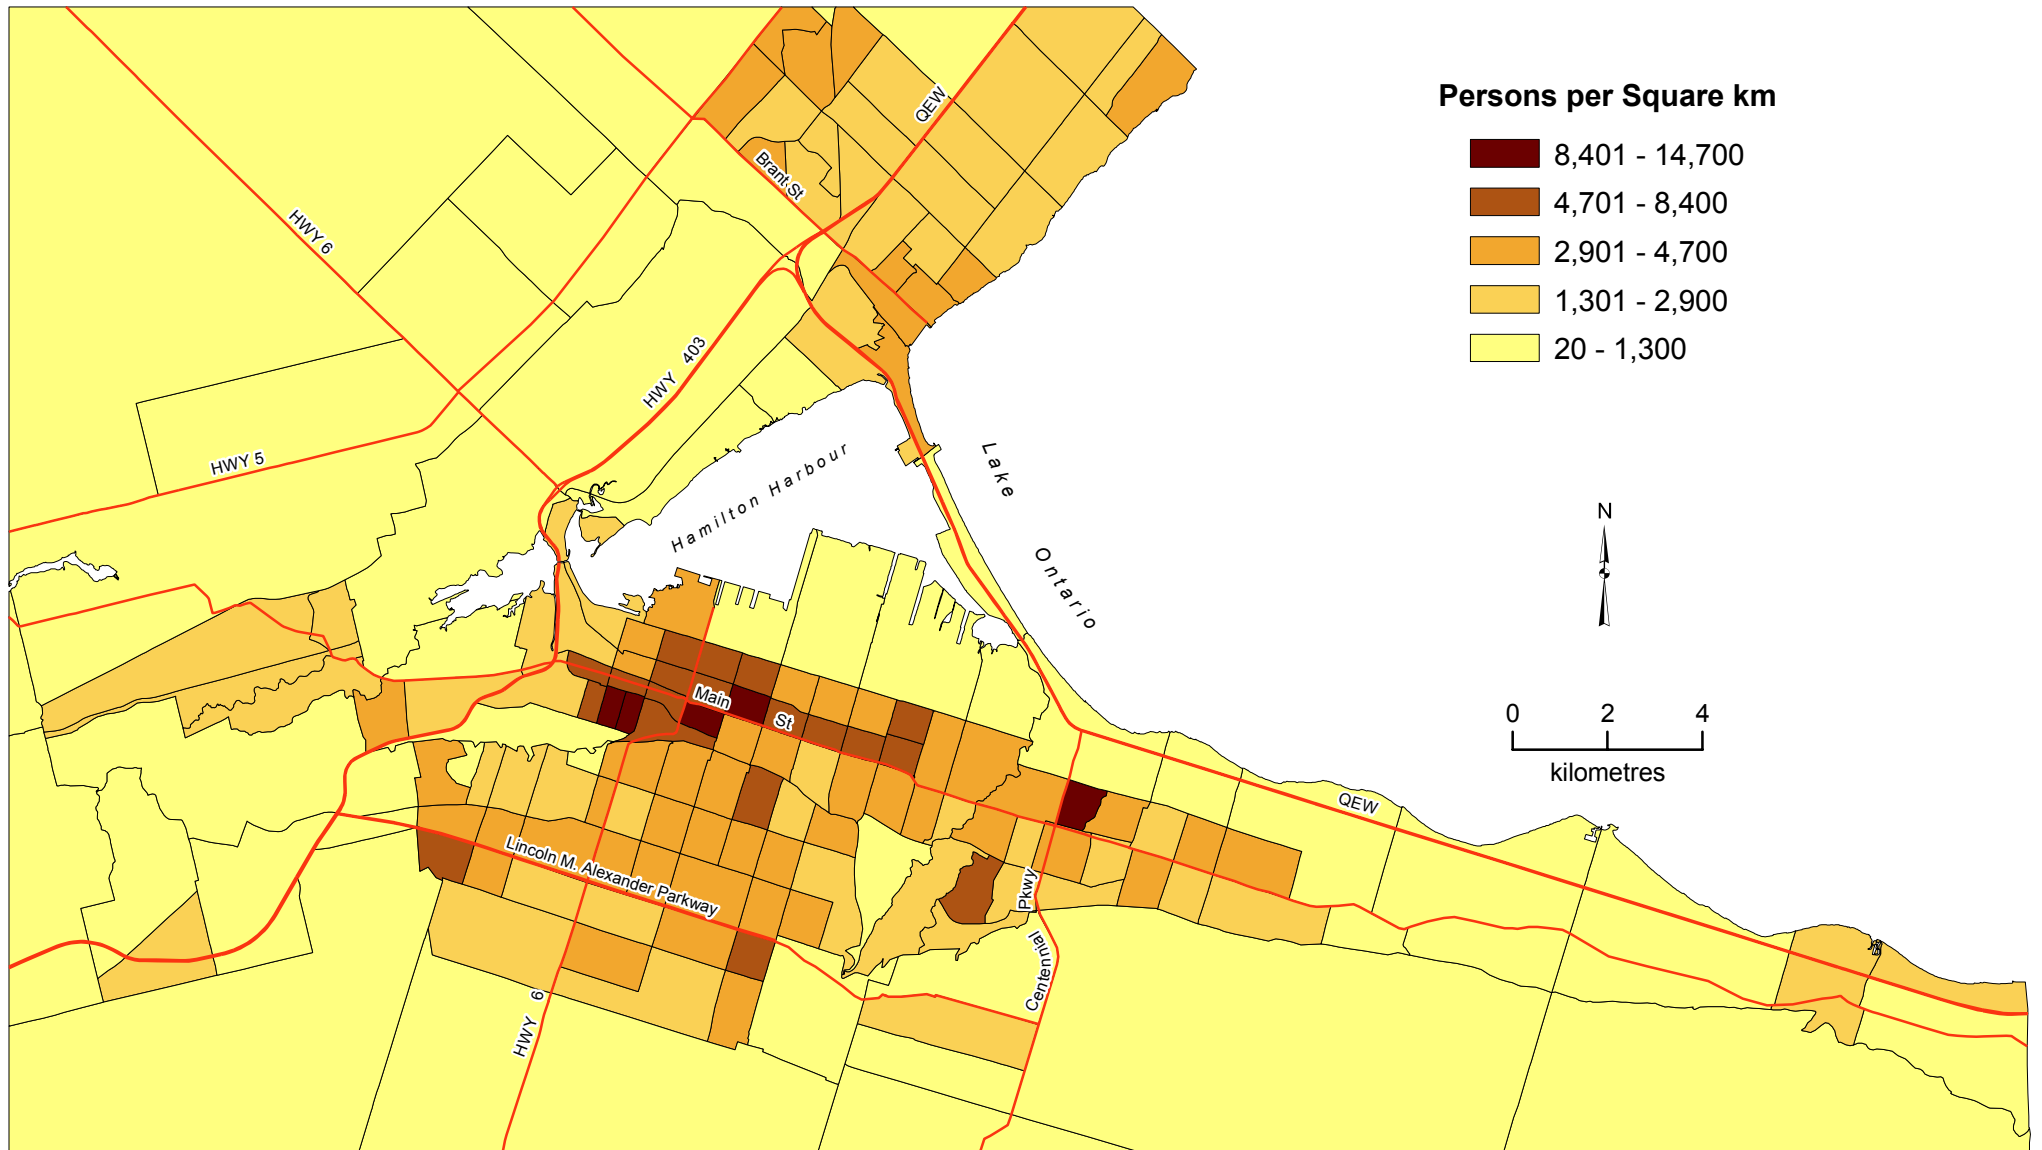

Population Density 2001

Total Population for Hamilton CMA = 662,401

Sources: Statistics Canada, 2001; DMTI Spatial 2002
Map Prepared by: Brock University Map Library, 2003