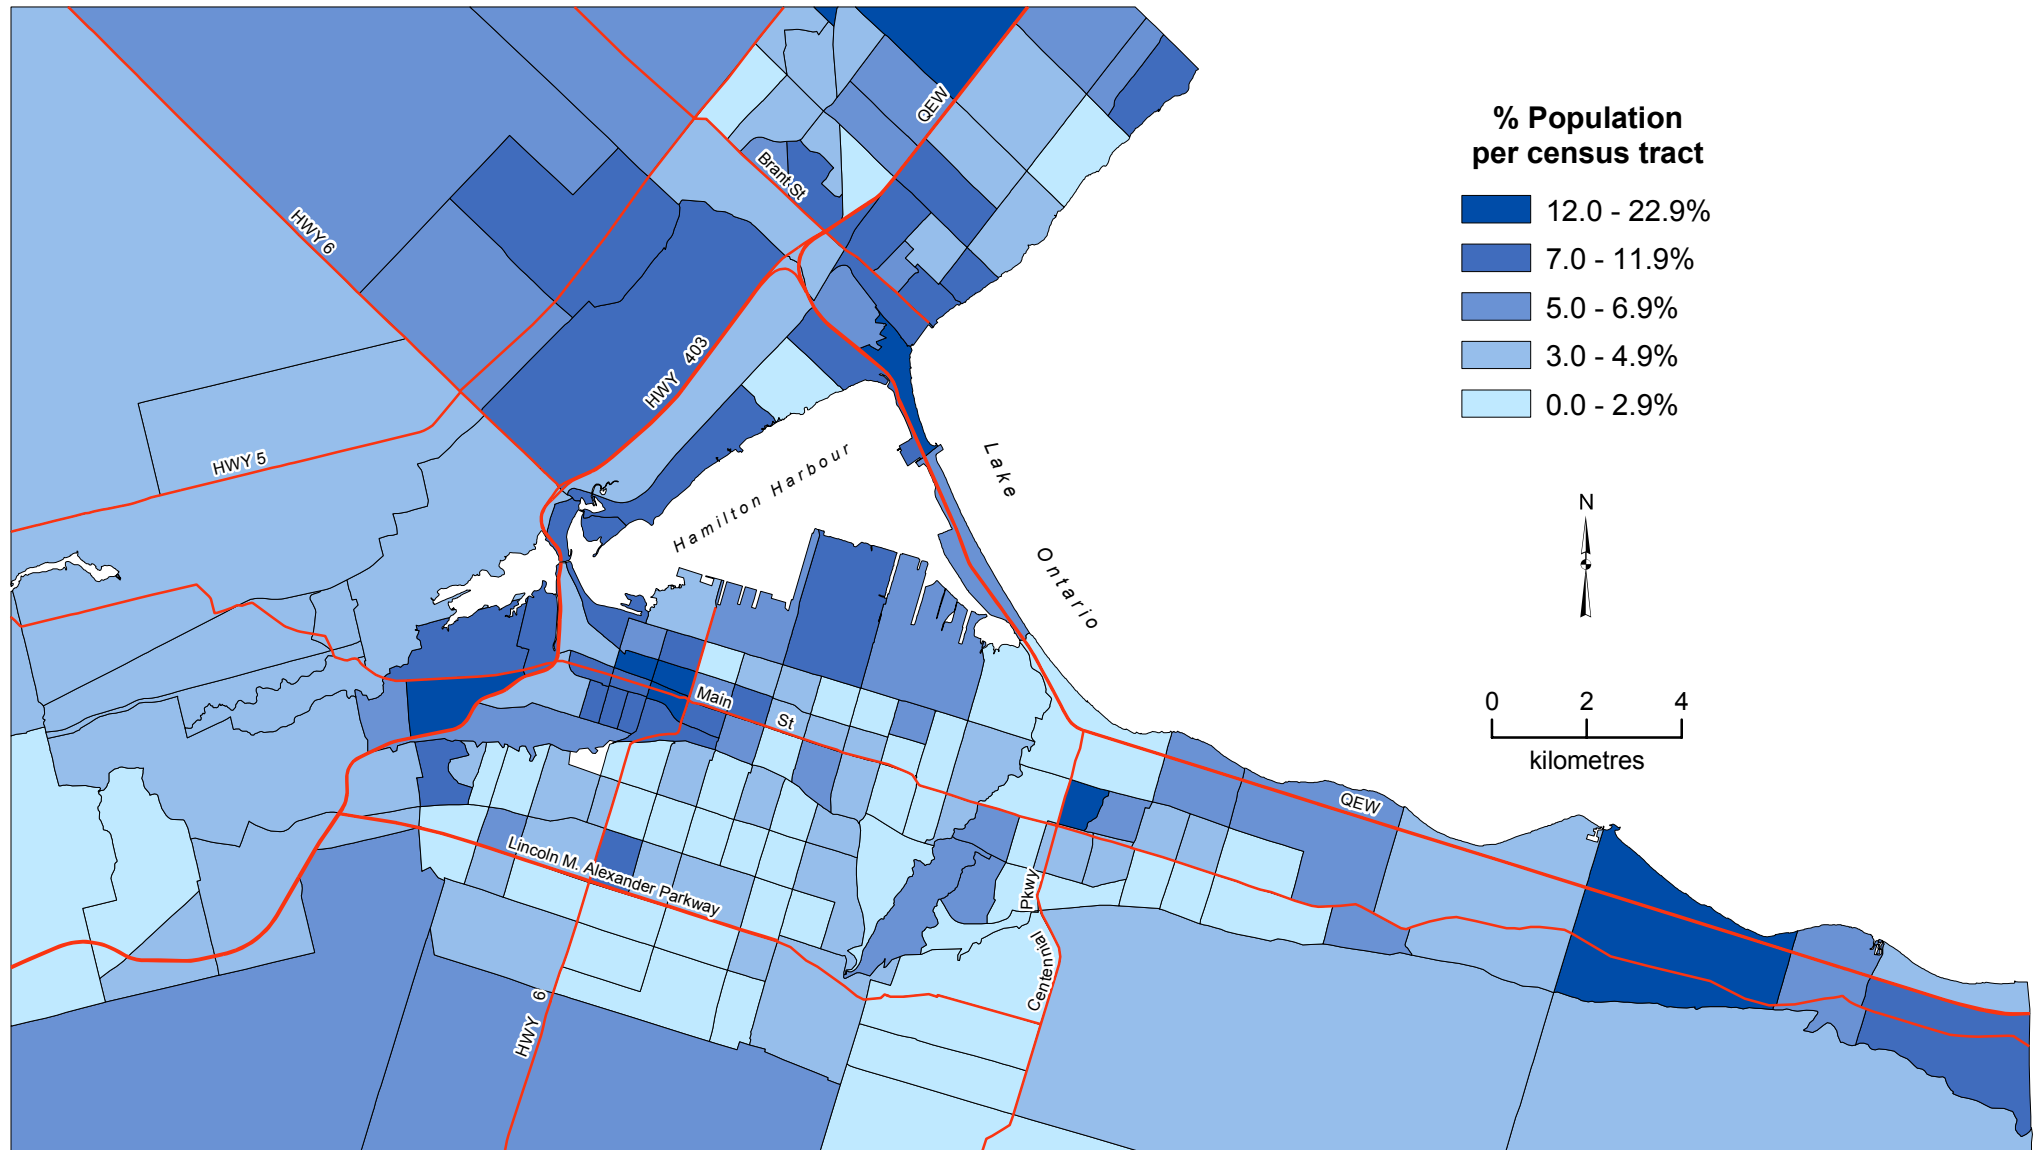

Mobility Status: Migrants as of 1 Year Prior to Census Day 2001*

as a percentage of the total population

* Migrants: movers who, on Census day, were residing in a different CSD one year earlier (internal migrants) or who were living outside Canada one year earlier (external migrants).