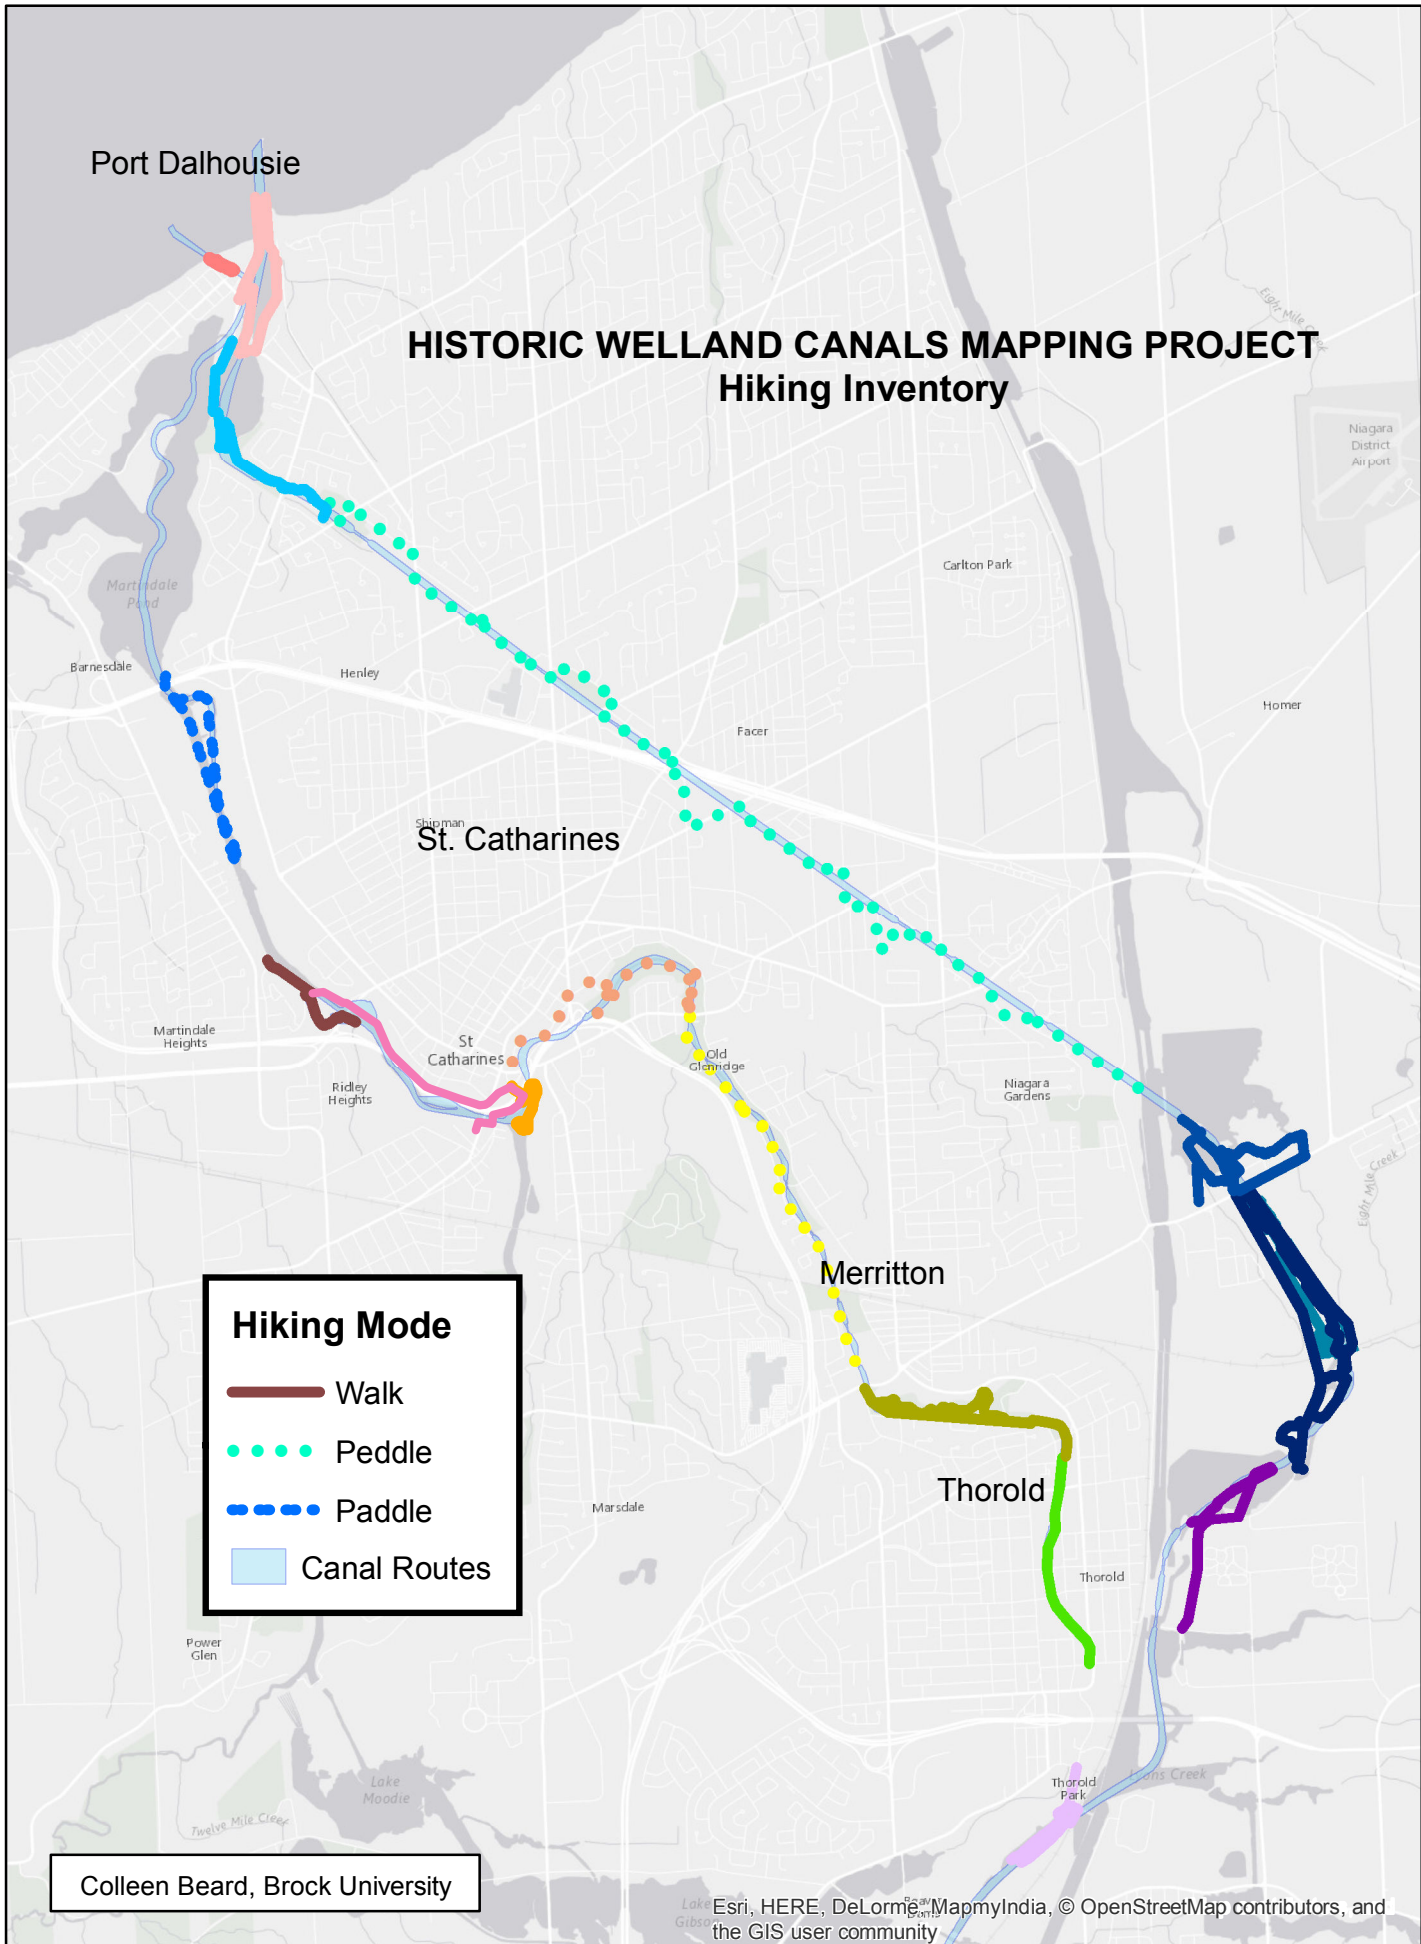

Port Dalhousie

HISTORIC WELLAND CANALS MAPPING PROJECT

Hiking Inventory

Hiking Mode

- Walk
- Peddle
- Paddle
- Canal Routes

Colleen Beard, Brock University